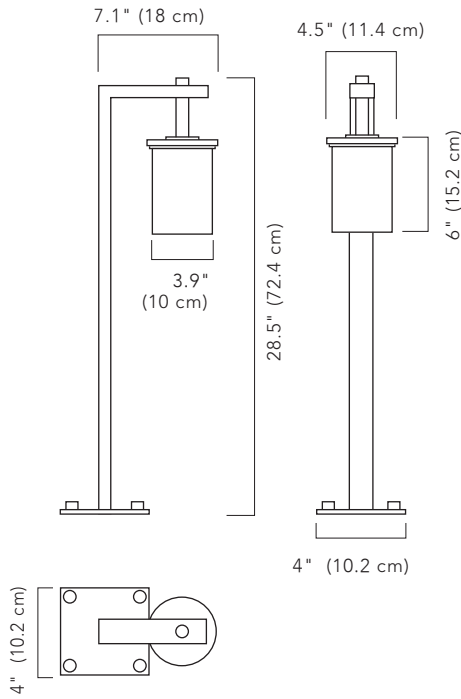

SAVOY
COLLECTION
SC E61

SC E61 SAVOY EXTERIOR PATH LIGHT

SPECIFICATIONS:

OVERALL HEIGHT: 28.5" (72.4 cm)
OVERALL WIDTH: 4" (10.2 cm)
OVERALL DEPTH: 7.1" (18 cm)
WEIGHT: 6.2 lbs (2.8 kgs)

GLASS DIFFUSER:

HEIGHT: 6" (15.2 cm)
DIAMETER: 3.9" (10 cm)

IP RATING: 43

GROUND SPIKE:

HEIGHT: 16.3" (41.5 cm)

EACH SC E61 IS PROVIDED WITH THE FOLLOWING:
POWDER COATED STEEL
GROUND SPIKE UPON REQUEST
FINISHED SCREWS FOR DECK MOUNTING

LAMPING:

INCADESCENT:
1 X 25W
E12 (UL) / E14 (CE) / E17 (PSE)
LED OR CFL COMPATIBLE

©2014 CL STERLING & SON, LLC. DESIGNED BY PETER CARLSON, PATENT PENDING

スペック:

高さ: 72.4 cm
幅: 10.2 cm
奥行: 18.0 cm

ガラス製ディフューザー:

高さ: 15.2 cm
直径: 10.0 cm

重量: 2.8 kg

付属品:

- 固定用ネジ