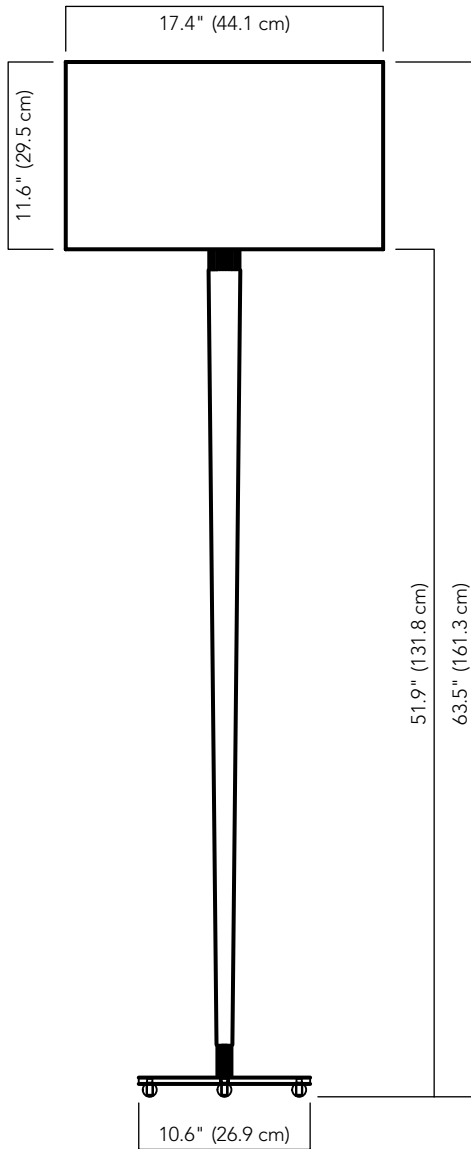

TAPERED FLOOR LAMP

LC 52F

SPECIFICATIONS:

OVERALL HEIGHT: 63.5" (161.3cm)
OVERALL WIDTH: 17.4" (44.1cm)
BASE DIA: 10.6" (26.9cm)
WEIGHT: 19 lbs (8.7kgs)

METAL FINISHES:

DARK BRONZE WITH
DARK BRONZE DETAIL
POLISHED NICKEL WITH
BRUSHED NICKEL DETAIL

FABRIC SHADE:

HEIGHT: 11.6" (29.5cm)
DIA: 17.4" (44.1cm)

SHADE OPTIONS:

BLACK
CREAM
SAND

IP RATING: 20

LAMPING:

INCANDESCENT:
2 X 60W
E26 (UL & PSE) / E27 (CE)

LED OR CFL COMPATIBLE

LAVINIA COLLECTION

LC 52F TAPERED FLOOR LAMP

©2008 CL STERLING & SON, LLC. DESIGNED BY PETER CARLSON, PATENT PENDING

スペック:

本体部分:

高さ: 161.3 cm

直径: 44.1 cm

台座直径: 26.9 cm

重量: 8.7 kg

付属シェード:

高さ: 29.5 cm

直径: 44.1 cm

白熱球 / シャンデリア球 / LED

(E26)

60W x 1

IP RATING: 20