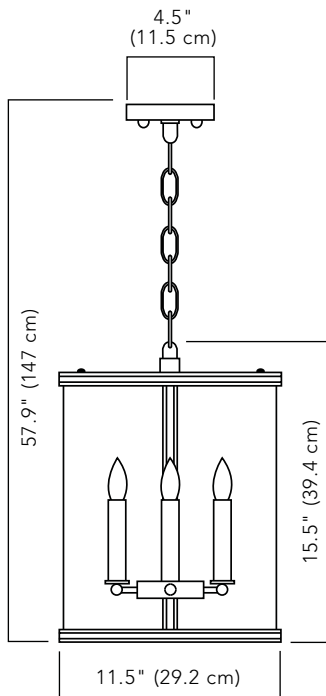

GC E65 S

SMALL ROUND EXTERIOR PENDANT

SPECIFICATIONS:

HEIGHT: 9.3" (23.5 cm)
(WITHOUT CHAIN)
OVERALL DIAMETER: 8.3" (21 cm)
CANOPY HEIGHT: 0.8" (2 cm)
CANOPY DIA: 4.5" (11.5 cm)
WEIGHT: 9 lbs (4.1 kgs)

GLASS:

CLEAR

METAL FINISHES:

BRUSHED BRASS
BRUSHED NICKEL
DARK BRONZE
MATTE BLACK
POWDER COAT DARK BRONZE

PROVIDED WITH 39.4" (100 cm)
CHAIN

IP RATING: 43

LAMPING:

INCANDESCENT:
3 X 25W
E12 (UL) / E14 (CE) / E17 (PSE)

LED OR CFL COMPATIBLE

GC E65 L

LARGE ROUND EXTERIOR PENDANT

SPECIFICATIONS:

HEIGHT: 15.5" (39.4 cm)
(WITHOUT CHAIN)
OVERALL DIAMETER: 11.5" (29.2 cm)
CANOPY HEIGHT: 0.8" (2 cm)
CANOPY DIA: 4.5" (11.5 cm)
WEIGHT: 16 lbs (7.3 kgs)

GC E65 L LARGE ROUND EXTERIOR PENDANT**スペック:**

高さ: 39.4 cm
 直径: 29.2 cm
 高さ(チェーン含む): 147.0 cm
 重量: 7.3 kg

キャノピー:

高さ: 2.0 cm
 直径: 11.5 cm

付属真鍮製チェーン:

長さ 100 cm x 1 本

IP RATING: 43

白熱球 / シャンデリア球 / LED