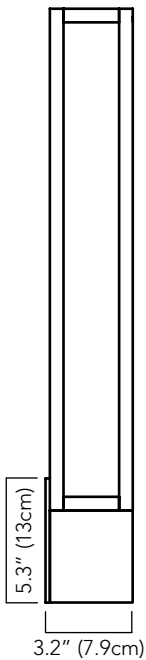

**AC 26**

TALL WALL SCONCE

**SPECIFICATIONS:**

OVERALL HEIGHT: 21.3" (54 cm)  
OVERALL WIDTH: 6" (15.2 cm)  
PROJECTION: 3.2" (8.1 cm)  
WEIGHT: 8 lbs (3.7 kgs)

FACE OF BASE RECTANGLE  
INSET WITH BEVELED MIRROR

IP RATING: 20  
ADA COMPLIANT

**LAMPING:**

INCANDESCENT:  
4 X 40W  
E12 (UL) / E14 (CE) / E17 (PSE)

LED OR CFL COMPATIBLE

**GLASS:**

FROSTED  
WHITE

**METAL FINISHES:**

BRUSHED BRASS  
BRUSHED NICKEL  
DARK BRONZE  
MATTE BLACK  
POLISHED NICKEL

## AC 26 TALL WALL SCONCE

©2006 CL STERLING & SON, LLC DESIGNED BY PETER CARLSON, PATENT PENDING

### スペック:

高さ: 54.0 cm  
幅: 15.2 cm  
奥行: 8.1 cm

重量: 3.7 kg