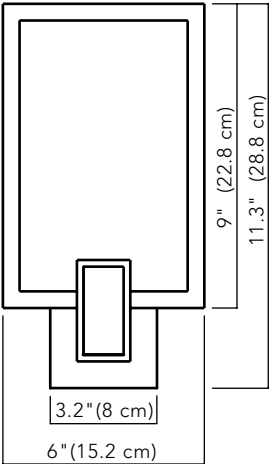

AC 23

SILHOUETTE SCONCE

SPECIFICATIONS:

OVERALL HEIGHT: 11.3" (28.8 cm)
 OVERALL WIDTH: 6" (15.2 cm)
 PROJECTION: 4" (10.2 cm)
 WEIGHT: 4.2 lbs (1.9 kgs)

FACE OF BASE RECTANGLE INSET
 WITH BEVELED MIRROR

IP RATING: 20
 ADA COMPLIANT

AC 23 SILHOUETTE SCONCE

©2006 CL STERLING & SON, LLC. DESIGNED BY PETER CARLSON, PATENT PENDING

スペック:

高さ: 28.8 cm
幅: 15.2 cm
奥行: 10.2 cm

重量: 1.9 kg

白熱球 / シャンデリア球 / LED
(E17)
60W x 1

IP RATING: 20

飾り枠仕上げ: ミラー