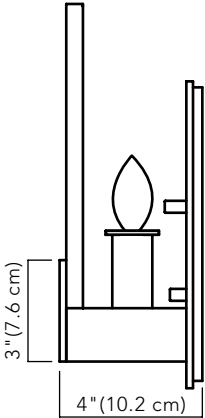

AC 23

SILHOUETTE SCONCE

SPECIFICATIONS:

OVERALL HEIGHT: 11.3" (28.8 cm)
 OVERALL WIDTH: 6" (15.2 cm)
 PROJECTION: 4" (10.2 cm)
 WEIGHT: 4.2 lbs (1.9 kgs)

FACE OF BASE RECTANGLE INSET
 WITH BEVELED MIRROR

IP RATING: 20
 ADA COMPLIANT

AC 23 SILHOUETTE SCONCE

©2006 CL STERLING & SON, LLC. DESIGNED BY PETER CARLSON, PATENT PENDING

スペック:

高さ: 28.8 cm
幅: 15.2 cm
奥行: 10.2 cm

重量: 1.9 kg

白熱球 / シャンデリア球 / LED
(E17)
60W x 1

IP RATING: 20

飾り枠仕上げ: ミラー