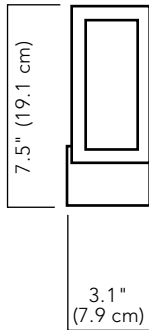

**AC 22** VANITY LIGHT FIXTURE

**SPECIFICATIONS:**

OVERALL HEIGHT: 7.5" (19.1 cm)  
OVERALL WIDTH: 18" (45.7 cm)  
PROJECTION: 3.1" (7.9 cm)  
WEIGHT: 7.6 lbs (3.5 kgs)

FACE OF BASE RECTANGLE INSET  
WITH BEVELED MIRROR

### スペック:

高さ: 19.1 cm

幅: 45.7 cm

奥行: 7.9 cm

重量: 3.5 kg

白熱球 / シャンデリア球 / LED

(E17)

40W x 4