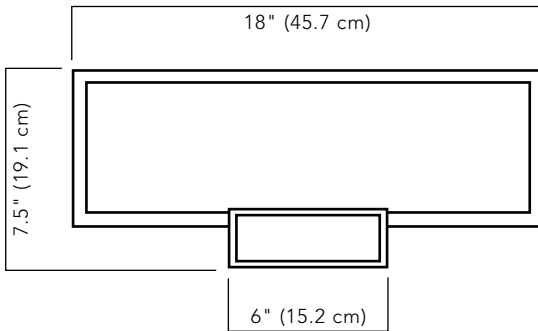

**AC 22** VANITY LIGHT FIXTURE

**SPECIFICATIONS:**

OVERALL HEIGHT: 7.5" (19.1 cm)  
OVERALL WIDTH: 18" (45.7 cm)  
PROJECTION: 3.1" (7.9 cm)  
WEIGHT: 7.6 lbs (3.5 kgs)

FACE OF BASE RECTANGLE INSET  
WITH BEVELED MIRROR

### スペック:

高さ: 19.1 cm

幅: 45.7 cm

奥行: 7.9 cm

重量: 3.5 kg

白熱球 / シャンデリア球 / LED

(E17)

40W x 4