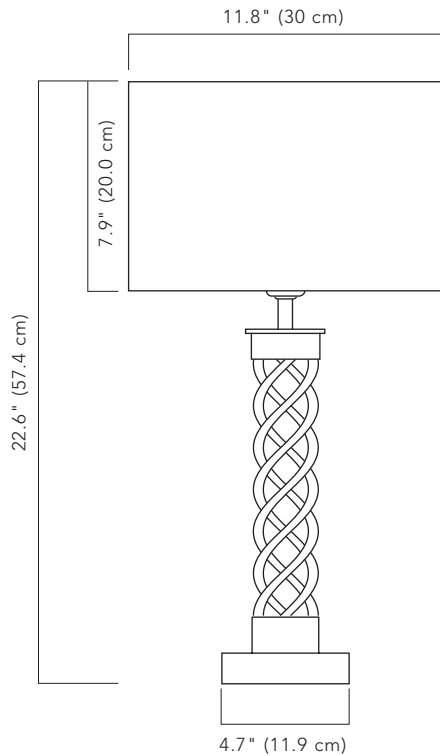

FENWICK
COLLECTION
FC 56

FC 56

SPIRAL TABLE LAMP

SPECIFICATIONS:

OVERALL HEIGHT: 22.6" (57.5 cm)

OVERALL SHADE DIAMETER:

11.8" (30 cm)

FABRIC SHADE DIMENSIONS:

7.9" HIGH (20.0 cm)

BASE: 4.7" (11.9 cm)

WEIGHT: 4.5 lbs (2.0 kgs)

IP RATING: 20

LAMPING:

INCANDESCENT:

1 X 60 W

E26 (UL & PSE) / E27 (CE)

FENWICK COLLECTION

FC 56 SPIRAL TABLE LAMP

©2018 CL STERLING & SON, LLC. DESIGNED BY PETER CARLSON, PATENT PENDING

スペック:

高さ: 57.4 cm
台座幅: 11.9 cm

付属シェード:
高さ: 20.0 cm
直径: 30.0 cm

重量: 2.0 kg

白熱球 / シャンデリア球 / LED
(E26)
60W x 1