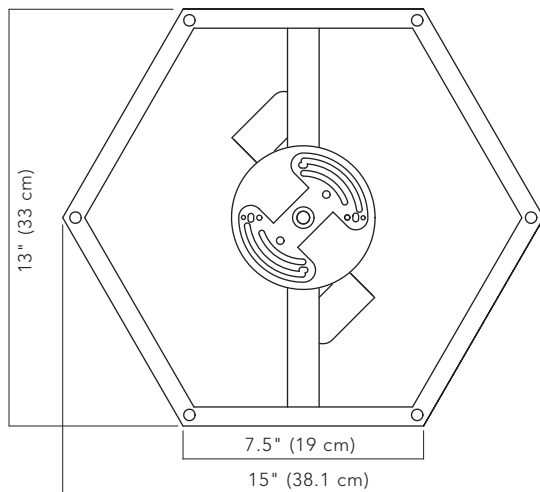

AC 35 — HEXAGON CEILING FIXTURE

SPECIFICATIONS:

OVERALL HEIGHT: 8" (20.3 cm)
 OVERALL LENGTH: 15" (38.1 cm)
 OVERALL WIDTH: 13" (33 cm)
 CANOPY DIAMETER: 4.5" (11.4 cm)
 CANOPY HEIGHT: 0.8" (2 cm)
 WEIGHT: 7.5 lbs. (3.4 kgs)

INCANDESCENT:

2 x 60 W

E12 (UL) / E14 (CE) / E17 (PSE)

LED OR CFL COMPATIBLE

ARCHER COLLECTION

AC 35 HEXAGON CEILING FIXTURE

©2015 CL STERLING & SON, LLC. DESIGNED BY PETER CARLSON, PATENT PENDING

スペック:

高さ: 20.3 cm
長さ: 38.1 cm
幅: 33.0 cm

キャノピー:

高さ: 2.0 cm
直径: 11.4 cm
重量: 3.4 kg

白熱球 / シャンデリア球 / LED

(E17)

60W x 2

IP RATING: 20

ガラス仕上げ: (選択可)