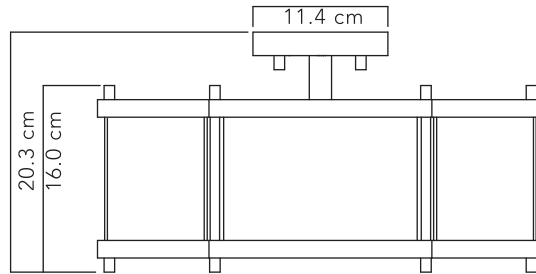

AC 35 — HEXAGON CEILING FIXTURE

SPECIFICATIONS:

OVERALL HEIGHT: 8" (20.3 cm)
 OVERALL LENGTH: 15" (38.1 cm)
 OVERALL WIDTH: 13" (33 cm)
 CANOPY DIAMETER: 4.5" (11.4 cm)
 CANOPY HEIGHT: 0.8" (2 cm)
 WEIGHT: 7.5 lbs. (3.4 kgs)

INCANDESCENT:

2 x 60 W

E12 (UL) / E14 (CE) / E17 (PSE)

LED OR CFL COMPATIBLE

ARCHER COLLECTION

AC 35 HEXAGON CEILING FIXTURE

©2015 CL STERLING & SON, LLC. DESIGNED BY PETER CARLSON, PATENT PENDING

スペック:

高さ: 20.3 cm
長さ: 38.1 cm
幅: 33.0 cm

キャノピー:

高さ: 2.0 cm
直径: 11.4 cm
重量: 3.4 kg

白熱球 / シャンデリア球 / LED

(E17)

60W x 2

IP RATING: 20

ガラス仕上げ: (選択可)