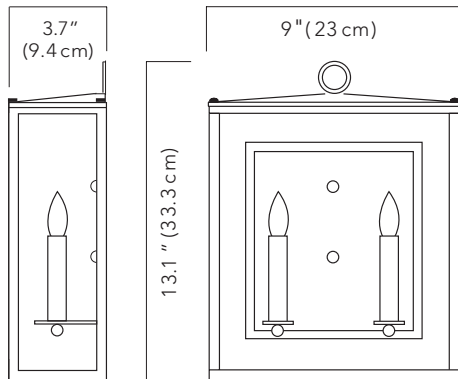

TC E63 S

SMALL SQUARE EXTERIOR SCONCE

SPECIFICATIONS:

OVERALL HEIGHT: 13.1" (33.3 cm)
OVERALL WIDTH: 9" (23 cm)
PROJECTION: 3.7" (9.4 cm)
WEIGHT: 4lbs (1.8 kgs)

IP RATING: 43
ADA COMPLIANT

LAMPING:

INCANDESCENT:
2 X 25W
E12 (UL) / E14 (CE) / E17 (PSE)
LED OR CFL COMPATIBLE

スペック:

高さ: 33.3 cm

幅: 23.0 cm

奥行: 9.4 cm

重量: 1.8 kg

白熱球 / シャンデリア球 / LED

(E17)

25W x 2