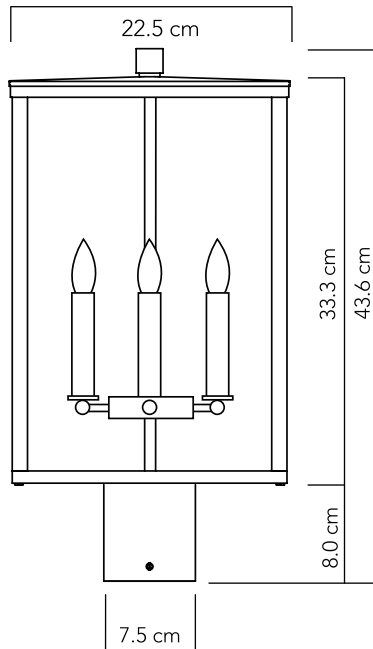

TIVERTON COLLECTION

TC E61 RECTANGULAR EXTERIOR LANTERN

©2006 CL STERLING & SON, LLC. DESIGNED BY PETER CARLSON, PATENT PENDING

TC E61 S SMALL RECTANGULAR EXTERIOR LANTERN

スペック:

高さ: 43.6 cm
幅: 22.5 cm
重量: 6.0 kg

ピアマウント: PM/S 指定

高さ: 3.4 cm
幅: 18.0 cm

TC E61 L LARGE RECTANGULAR EXTERIOR LANTERN

スペック:

高さ: 58.4 cm
幅: 30.5 cm
重量: 10.0 kg

ピアマウント: PM/L 指定

高さ: 4.3 cm
幅: 25.0 cm

ポストマウント:
支柱直径 7.5 cm

ガラス仕上げ:

ボーダー模様入りクリアガラス

白熱球 / シャンデリア球 / LED

(E17)

TC E61 S - 25W x 4

TC E61 L - 40W x 4

IP RATING: 43

本体フレーム仕上げ:(選択可)

ヘアラインブラス

ヘアラインニッケル

ダークブロンズ

パウダーコートダークブロンズ