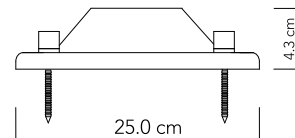

TC E61 S

SMALL RECTANGULAR EXTERIOR LANTERN

SPECIFICATIONS:

OVERALL HEIGHT: 17.2" (43.6 cm)
OVERALL WIDTH: 8.9" (22.5 cm)
WEIGHT: 13.2 lbs (6 kgs)

POST MOUNT:

REQUIRES 2.9" (7.5 cm) DIA POST

PIER MOUNT:

SPECIFY **PM/S**

IP RATING: 43

TC E61 L

LARGE RECTANGULAR EXTERIOR LANTERN

SPECIFICATIONS:

OVERALL HEIGHT: 23" (58.4 cm)
OVERALL WIDTH: 12" (30.5 cm)
WEIGHT: 22 lbs (10 kgs)

POST MOUNT:

REQUIRES 2.9" (7.5 cm) DIA POST

PIER MOUNT:

SPECIFY **PM/L**

HEIGHT: 1.7" (4.3 cm)
WIDTH: 9.8" (25 cm)

LAMPING:

INCANDESCENT:
4 X 40W
E12 (UL) / E14 (CE) / E17 (PSE)

LED OR CFL COMPATIBLE

METAL FINISHES:

BRUSHED BRASS
BRUSHED NICKEL
DARK BRONZE

GLASS:

高さ: 43.6 cm
幅: 22.5 cm
重量: 6.0 kg

ピアマウント: PM/S 指定

高さ: 3.4 cm
幅: 18.0 cm

**TC E61 L LARGE RECTANGULAR EXTERIOR LANTERN****スペック:**

高さ: 58.4 cm
幅: 30.5 cm
重量: 10.0 kg

ピアマウント: PM/L 指定

高さ: 4.3 cm
幅: 25.0 cm

ポストマウント:
支柱直径 7.5 cm