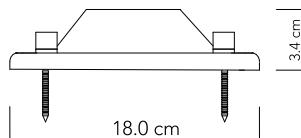

TC E61 S

SMALL RECTANGULAR EXTERIOR LANTERN

SPECIFICATIONS:

OVERALL HEIGHT: 17.2" (43.6 cm)
OVERALL WIDTH: 8.9" (22.5 cm)
WEIGHT: 13.2 lbs (6 kgs)

POST MOUNT:

REQUIRES 2.9" (7.5 cm) DIA POST

PIER MOUNT:

SPECIFY **PM/S**

IP RATING: 43

TC E61 L

LARGE RECTANGULAR EXTERIOR LANTERN

SPECIFICATIONS:

OVERALL HEIGHT: 23" (58.4 cm)
OVERALL WIDTH: 12" (30.5 cm)
WEIGHT: 22 lbs (10 kgs)

POST MOUNT:

REQUIRES 2.9" (7.5 cm) DIA POST

PIER MOUNT:

SPECIFY **PM/L**

HEIGHT: 1.7" (4.3 cm)
WIDTH: 9.8" (25 cm)

LAMPING:

INCANDESCENT:
4 X 40W
E12 (UL) / E14 (CE) / E17 (PSE)

LED OR CFL COMPATIBLE

METAL FINISHES:

BRUSHED BRASS
BRUSHED NICKEL
DARK BRONZE

GLASS:

高さ: 43.6 cm
幅: 22.5 cm
重量: 6.0 kg

ピアマウント: PM/S 指定

高さ: 3.4 cm
幅: 18.0 cm

**TC E61 L LARGE RECTANGULAR EXTERIOR LANTERN****スペック:**

高さ: 58.4 cm
幅: 30.5 cm
重量: 10.0 kg

ピアマウント: PM/L 指定

高さ: 4.3 cm
幅: 25.0 cm

ポストマウント:
支柱直径 7.5 cm