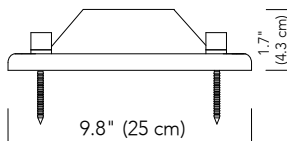

TC E61 S

SMALL RECTANGULAR EXTERIOR LANTERN

SPECIFICATIONS:

OVERALL HEIGHT: 17.2" (43.6 cm)
OVERALL WIDTH: 8.9" (22.5 cm)
WEIGHT: 13.2 lbs (6 kgs)

POST MOUNT:

REQUIRES 2.9" (7.5 cm) DIA POST

PIER MOUNT:

SPECIFY **PM/S**

HEIGHT: 1.3" (3.4 cm)
WIDTH: 7.1" (18 cm)

LAMPING:

INCANDESCENT:
4 X 25W
E12 (UL) / E14 (CE) / E17 (PSE)

LED OR CFL COMPATIBLE

METAL FINISHES:

BRUSHED BRASS
BRUSHED NICKEL
DARK BRONZE

GLASS:

CLEAR GLASS WITH
FROSTED BORDER

IP RATING: 43

TC E61 L

LARGE RECTANGULAR EXTERIOR LANTERN

SPECIFICATIONS:

OVERALL HEIGHT: 23" (58.4 cm)
OVERALL WIDTH: 12" (30.5 cm)
WEIGHT: 22 lbs (10 kgs)

POST MOUNT:

REQUIRES 2.9" (7.5 cm) DIA POST

PIER MOUNT:

SPECIFY **PM/L**

HEIGHT: 1.7" (4.3 cm)
WIDTH: 9.8" (25 cm)

LAMPING:

INCANDESCENT:
4 X 40W
E12 (UL) / E14 (CE) / E17 (PSE)

LED OR CFL COMPATIBLE

METAL FINISHES:

BRUSHED BRASS
BRUSHED NICKEL
DARK BRONZE

GLASS: