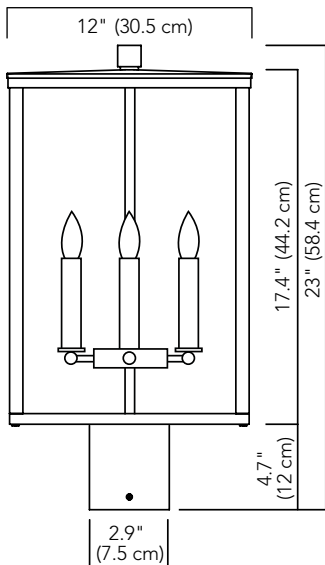

TC E61 S

SMALL RECTANGULAR EXTERIOR LANTERN

SPECIFICATIONS:

OVERALL HEIGHT: 17.2" (43.6 cm)
OVERALL WIDTH: 8.9" (22.5 cm)
WEIGHT: 13.2 lbs (6 kgs)

POST MOUNT:

REQUIRES 2.9" (7.5 cm) DIA POST

PIER MOUNT:

SPECIFY **PM/S**

HEIGHT: 1.3" (3.4 cm)
WIDTH: 7.1" (18 cm)

LAMPING:

INCANDESCENT:
4 X 25W
E12 (UL) / E14 (CE) / E17 (PSE)

LED OR CFL COMPATIBLE

METAL FINISHES:

BRUSHED BRASS
BRUSHED NICKEL
DARK BRONZE

GLASS:

CLEAR GLASS WITH
FROSTED BORDER

IP RATING: 43

TC E61 L

LARGE RECTANGULAR EXTERIOR LANTERN

SPECIFICATIONS:

OVERALL HEIGHT: 23" (58.4 cm)
OVERALL WIDTH: 12" (30.5 cm)
WEIGHT: 22 lbs (10 kgs)

POST MOUNT:

REQUIRES 2.9" (7.5 cm) DIA POST

PIER MOUNT:

SPECIFY **PM/L**

HEIGHT: 1.7" (4.3 cm)
WIDTH: 9.8" (25 cm)

LAMPING:

INCANDESCENT:
4 X 40W
E12 (UL) / E14 (CE) / E17 (PSE)

LED OR CFL COMPATIBLE

METAL FINISHES:

BRUSHED BRASS
BRUSHED NICKEL
DARK BRONZE

GLASS: