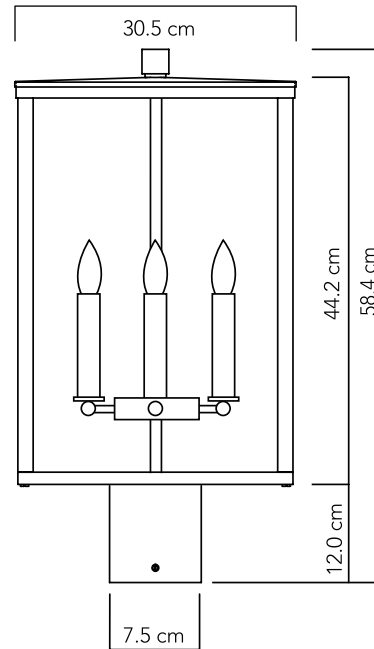

TIVERTON COLLECTION

TC E61 RECTANGULAR EXTERIOR LANTERN

©2006 CL STERLING & SON, LLC. DESIGNED BY PETER CARLSON, PATENT PENDING

TC E61 S SMALL RECTANGULAR EXTERIOR LANTERN

スペック:

高さ: 43.6 cm
幅: 22.5 cm
重量: 6.0 kg

ピアマウント: PM/S 指定

高さ: 3.4 cm
幅: 18.0 cm

TC E61 L LARGE RECTANGULAR EXTERIOR LANTERN

スペック:

高さ: 58.4 cm
幅: 30.5 cm
重量: 10.0 kg

ピアマウント: PM/L 指定

高さ: 4.3 cm
幅: 25.0 cm

ポストマウント:
支柱直径 7.5 cm

ガラス仕上げ:

ボーダー模様入りクリアガラス

白熱球 / シャンデリア球 / LED

(E17)

TC E61 S - 25W x 4

TC E61 L - 40W x 4

IP RATING: 43

本体フレーム仕上げ:(選択可)

ヘアラインブラス

ヘアラインニッケル

ダークブロンズ

パウダーコートダークブロンズ