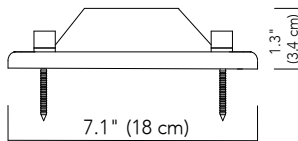

TC E61 S

SMALL RECTANGULAR EXTERIOR LANTERN

SPECIFICATIONS:

OVERALL HEIGHT: 17.2" (43.6 cm)
OVERALL WIDTH: 8.9" (22.5 cm)
WEIGHT: 13.2 lbs (6 kgs)

POST MOUNT:

REQUIRES 2.9" (7.5 cm) DIA POST

PIER MOUNT:

SPECIFY **PM/S**

HEIGHT: 1.3" (3.4 cm)
WIDTH: 7.1" (18 cm)

LAMPING:

INCANDESCENT:
4 X 25W
E12 (UL) / E14 (CE) / E17 (PSE)

LED OR CFL COMPATIBLE

METAL FINISHES:

BRUSHED BRASS
BRUSHED NICKEL
DARK BRONZE

GLASS:

CLEAR GLASS WITH
FROSTED BORDER

IP RATING: 43

TC E61 L

LARGE RECTANGULAR EXTERIOR LANTERN

SPECIFICATIONS:

OVERALL HEIGHT: 23" (58.4 cm)
OVERALL WIDTH: 12" (30.5 cm)
WEIGHT: 22 lbs (10 kgs)

POST MOUNT:

REQUIRES 2.9" (7.5 cm) DIA POST

PIER MOUNT:

高さ: 43.6 cm
幅: 22.5 cm
重量: 6.0 kg

ピアマウント: PM/S 指定

高さ: 3.4 cm
幅: 18.0 cm

**TC E61 L LARGE RECTANGULAR EXTERIOR LANTERN****スペック:**

高さ: 58.4 cm
幅: 30.5 cm
重量: 10.0 kg

ピアマウント: PM/L 指定

高さ: 4.3 cm
幅: 25.0 cm

ポストマウント:
支柱直径 7.5 cm