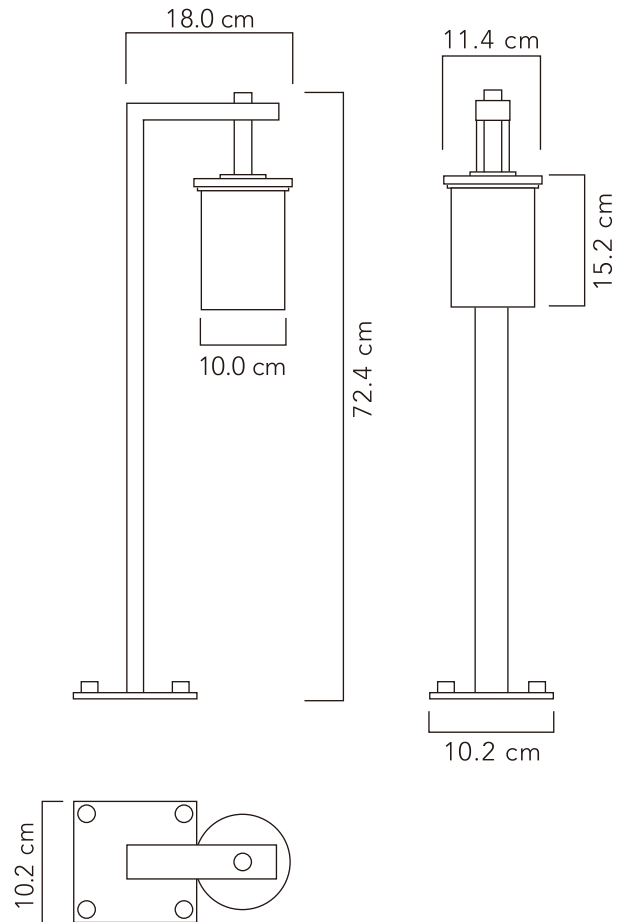

SAVOY
COLLECTION
SC E61

SC E61 SAVOY EXTERIOR PATH LIGHT

SPECIFICATIONS:

OVERALL HEIGHT: 28.5" (72.4 cm)
OVERALL WIDTH: 4" (10.2 cm)
OVERALL DEPTH: 7.1" (18 cm)
WEIGHT: 6.2 lbs (2.8 kgs)

GLASS DIFFUSER:

HEIGHT: 6" (15.2 cm)
DIAMETER: 3.9" (10 cm)

IP RATING: 43

GROUND SPIKE:

HEIGHT: 16.3" (41.5 cm)

EACH SC E61 IS PROVIDED WITH THE FOLLOWING:
POWDER COATED STEEL
GROUND SPIKE UPON REQUEST
FINISHED SCREWS FOR DECK MOUNTING
3' (91.4 cm) CORD

LAMPING:

INCADESCENT:
1 X 25W
E12 (UL) / E14 (CE) / E17 (PSE)
LED OR CFL COMPATIBLE

©2014 CL STERLING & SON, LLC. DESIGNED BY PETER CARLSON, PATENT PENDING

スペック:

高さ: 72.4 cm
幅: 10.2 cm
奥行: 18.0 cm

ガラス製ディフューザー:

高さ: 15.2 cm
直径: 10.0 cm

重量: 2.8 kg

付属品:

- 固定用ネジ
- 配線ケーブル 91.4 cm

白熱球 / シャンデリア球 / LED

(E17)

25W x 1

IP RATING: 43

ガラス仕上げ:

アイボリー

本体仕上げ:

パウダーコートダークブロンズ