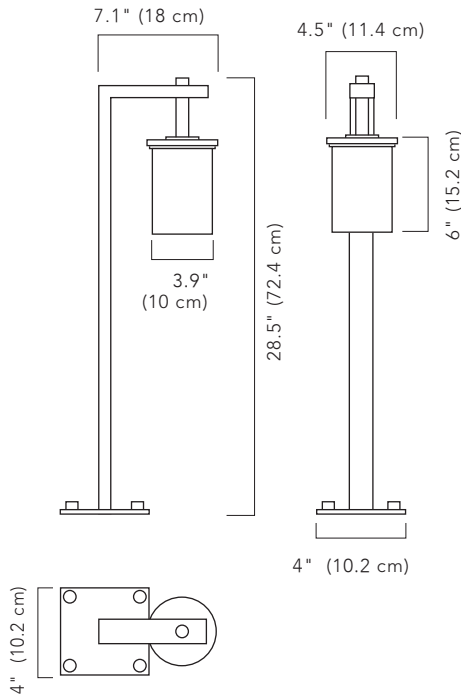

SAVOY
COLLECTION
SC E61

SC E61 SAVOY EXTERIOR PATH LIGHT

SPECIFICATIONS:

OVERALL HEIGHT: 28.5" (72.4 cm)
OVERALL WIDTH: 4" (10.2 cm)
OVERALL DEPTH: 7.1" (18 cm)
WEIGHT: 6.2 lbs (2.8 kgs)

GLASS DIFFUSER:

HEIGHT: 6" (15.2 cm)
DIAMETER: 3.9" (10 cm)

IP RATING: 43

GROUND SPIKE:

HEIGHT: 16.3" (41.5 cm)

EACH SC E61 IS PROVIDED WITH THE FOLLOWING:
POWDER COATED STEEL
GROUND SPIKE UPON REQUEST
FINISHED SCREWS FOR DECK MOUNTING
3' (91.4 cm) CORD

LAMPING:

INCADESCENT:
1 X 25W
E12 (UL) / E14 (CE) / E17 (PSE)
LED OR CFL COMPATIBLE

©2014 CL STERLING & SON, LLC. DESIGNED BY PETER CARLSON, PATENT PENDING

スペック:

高さ: 72.4 cm
幅: 10.2 cm
奥行: 18.0 cm

ガラス製ディフューザー:

高さ: 15.2 cm
直径: 10.0 cm

重量: 2.8 kg

付属品:

- 固定用ネジ
- 配線ケーブル 91.4 cm