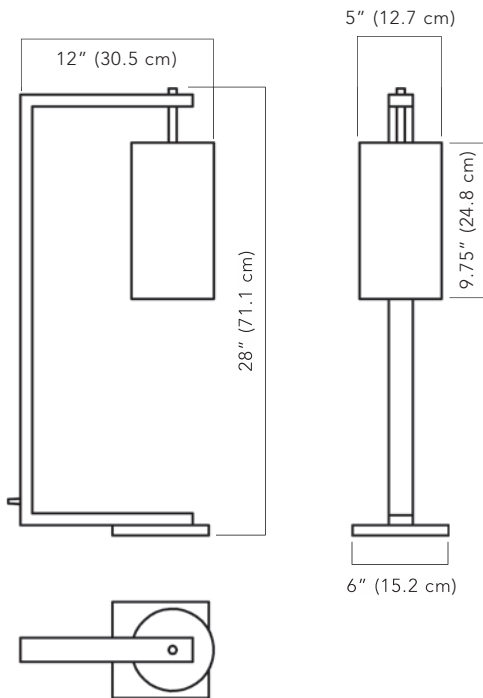

SC 52

PEABODY TABLE LAMP

SPECIFICATIONS:

OVERALL HEIGHT: 28" (71.1 cm)
OVERALL WIDTH: 6" (15.2 cm)
OVERALL DEPTH: 12" (30.5 cm)
WEIGHT: 9.4 lbs (4.3 kgs)

METAL FINISH:

DARK BRONZE POWDER
COATED STEEL

SHADE:

HEIGHT: 9.75" (24.8 cm)
DIAMETER: 5" (12.7 cm)

SHADE:

CREAM

IP RATING: 20

LAMPING:

INCANDESCENT:
1 x 40W
E12 (UL) / E14 (CE) / E17 (PSE)

LED OR CFL COMPATIBLE

SAVOY COLLECTION

SC 52 PEABODY TABLE LAMP

©2013 CL STERLING & SON, LLC. DESIGNED BY PETER CARLSON, PATENT PENDING

スペック:

高さ: 71.1 cm

台座幅: 15.2 cm

奥行: 30.5 cm

重量: 4.3 kg

付属シェード:

高さ: 24.8 cm

直径: 12.7 cm

白熱球 / シャンデリア球 / LED

(E17)

40W x 1

IP RATING: 20

本体仕上げ:

パウダーコートダークブロンズ