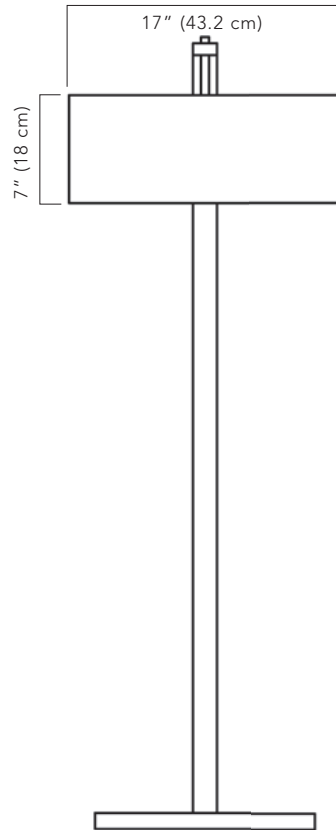

#### SPECIFICATIONS:

OVERALL HEIGHT: 53.5" (135.9 cm)  
OVERALL WIDTH: 17" (43.2 cm)  
OVERALL DEPTH: 12.5" (31.8 cm)  
WEIGHT: 12.2 lbs (5.5 kgs)

#### SHADE:

HEIGHT: 7" (18 cm)  
WIDTH: 6.5" (16.5 cm)  
LENGTH: 17" (43.2 cm)

IP RATING: 20

#### スペック:

高さ: 135.9 cm

幅: 43.2 cm

奥行: 31.8 cm

重量: 5.5 kg

付属シェード:

高さ: 18.0 cm

幅: 43.2 cm