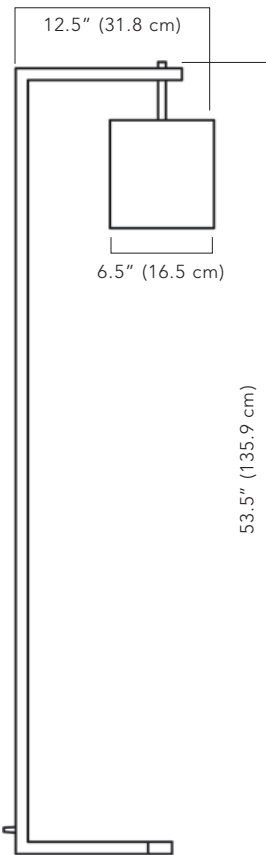

#### HADLEY FLOOR LAMP

#### SPECIFICATIONS:

OVERALL HEIGHT: 53.5" (135.9 cm)  
OVERALL WIDTH: 17" (43.2 cm)  
OVERALL DEPTH: 12.5" (31.8 cm)  
WEIGHT: 12.2 lbs (5.5 kgs)

#### SHADE:

HEIGHT: 7" (18 cm)  
WIDTH: 6.5" (16.5 cm)  
LENGTH: 17" (43.2 cm)

IP RATING: 20

#### スペック:

高さ: 135.9 cm

幅: 43.2 cm

奥行: 31.8 cm

重量: 5.5 kg

付属シェード:

高さ: 18.0 cm

幅: 43.2 cm