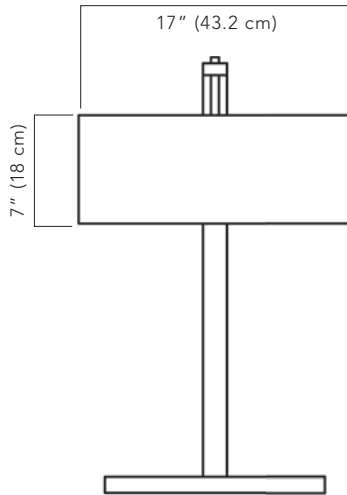

SAVOY
COLLECTION
SC 51

SC 51

HADLEY TABLE LAMP

SPECIFICATIONS:

OVERALL HEIGHT: 27.25" (69.2 cm)
OVERALL WIDTH: 17" (43.2 cm)
OVERALL DEPTH: 12.5" (31.8 cm)
WEIGHT: 11.5 lbs (5.2 kgs)

METAL FINISH:

DARK BRONZE POWDER
COATED STEEL

SHADE:

HEIGHT: 7" (18 cm)
WIDTH: 6.5" (16.5 cm)
LENGTH: 17" (43.2 cm)

SHADE:

CREAM

IP RATING: 20

LAMPING:

INCANDESCENT:
2 x 40W
E12 (UL) / E14 (CE) / E17 (PSE)

LED OR CFL COMPATIBLE

SAVOY COLLECTION

SC 51 HADLEY TABLE LAMP

©2013 CL STERLING & SON, LLC. DESIGNED BY PETER CARLSON, PATENT PENDING

スペック:

高さ: 69.2 cm

幅: 43.2 cm

奥行: 31.8 cm

重量: 5.2 kg

付属シェード:

高さ: 18.0 cm

幅: 43.2 cm

奥行: 16.5 cm

IP RATING: 20

白熱球 / シャンデリア球 / LED

(E17)

40W x 1