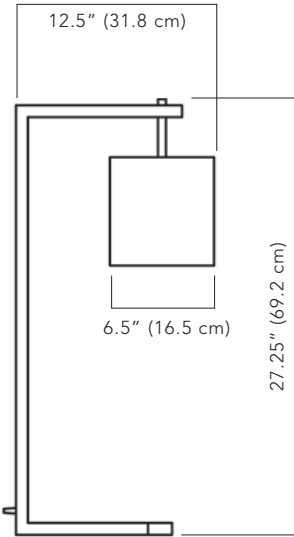

SAVOY
COLLECTION
SC 51

SC 51

HADLEY TABLE LAMP

SPECIFICATIONS:

OVERALL HEIGHT: 27.25" (69.2 cm)
OVERALL WIDTH: 17" (43.2 cm)
OVERALL DEPTH: 12.5" (31.8 cm)
WEIGHT: 11.5 lbs (5.2 kgs)

METAL FINISH:

DARK BRONZE POWDER
COATED STEEL

SHADE:

HEIGHT: 7" (18 cm)
WIDTH: 6.5" (16.5 cm)
LENGTH: 17" (43.2 cm)

SHADE:

CREAM

IP RATING: 20

LAMPING:

INCANDESCENT:
2 x 40W
E12 (UL) / E14 (CE) / E17 (PSE)

LED OR CFL COMPATIBLE

SAVOY COLLECTION

SC 51 HADLEY TABLE LAMP

©2013 CL STERLING & SON, LLC. DESIGNED BY PETER CARLSON, PATENT PENDING

スペック:

高さ: 69.2 cm

幅: 43.2 cm

奥行: 31.8 cm

重量: 5.2 kg

付属シェード:

高さ: 18.0 cm

幅: 43.2 cm

奥行: 16.5 cm

IP RATING: 20

白熱球 / シャンデリア球 / LED

(E17)

40W x 1