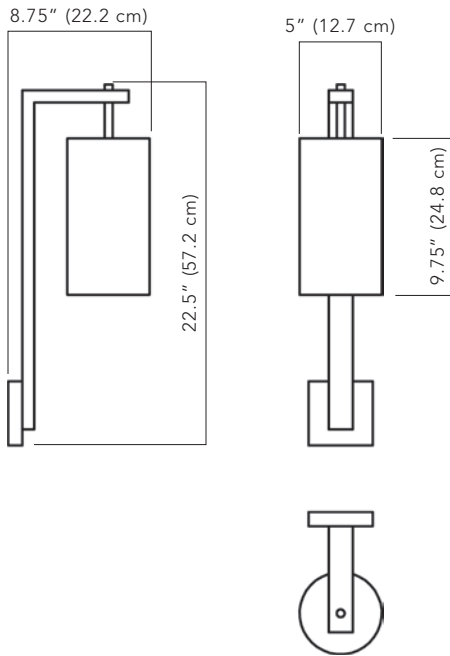

SC 22

PEABODY WALL SCONCE

SPECIFICATIONS:

OVERALL HEIGHT: 22.5" (57.2 cm)
 OVERALL WIDTH: 5" (12.7 cm)
 PROJECTION: 8.75" (22.2 cm)
 WEIGHT: 3.0 lbs (1.4 kgs)

METAL FINISH:

DARK BRONZE POWDER
 COATED STEEL

SHADE:

CREAM

FABRIC SHADE:

HEIGHT: 9.75" (24.8 cm)
 DIAMETER: 5" (12.7 cm)

IP RATING: 20

LAMPING:

INCANDESCENT:

1 x 40W

E12 (UL) / E14 (CE) / E17 (PSE)

LED OR CFL COMPATIBLE

SAVOY COLLECTION

SC 22 PEABODY WALL SCONCE

©2013 CL STERLING & SON, LLC. DESIGNED BY PETER CARLSON, PATENT PENDING

スペック:

高さ: 57.2 cm

幅: 12.7 cm

奥行: 22.2 cm

重量: 1.4 kg

付属シェード:

高さ: 24.8 cm

直径: 12.7 cm

IP RATING: 20

白熱球 / シャンデリア球 / LED

(E17)