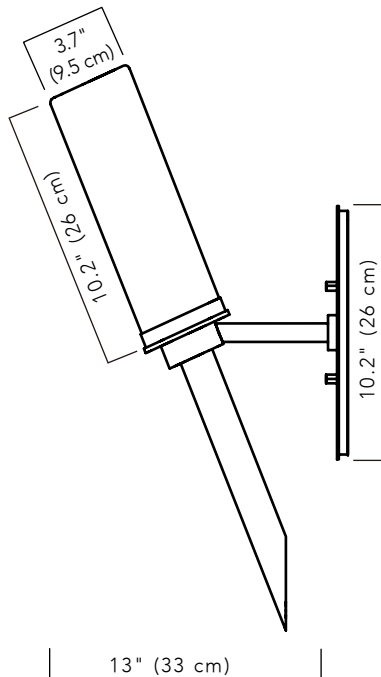

PC E36

GARDEN TORCH EXTERIOR WALL SCONCE

SPECIFICATIONS:

OVERALL HEIGHT: 22.8" (58 cm)
OVERALL WIDTH: 5.5" (14 cm)
PROJECTION: 13" (33 cm)
WEIGHT: 8 lbs (3.7 kgs)

GLASS:

MOTTLED IVORY

METALFINISH:

DARK BRONZE

GLASS DIFFUSER:

HEIGHT: 10.2" (26 cm)
DIA: 3.7" (9.5 cm)

IP RATING: 43

LAMPING:

INCANDESCENT:
1 X 40W
E12 (UL) / E14 (CE) / E17 (PSE)

LED OR CFL COMPATIBLE

PARIS COLLECTION

PC E36 GARDEN TORCH EXTERIOR WALL SCONCE

©2009 CL STERLING & SON, LLC. DESIGNED BY PETER CARLSON, PATENT PENDING

スペック:

高さ: 58.0 cm

幅: 14.0 cm

奥行: 33.0 cm

重量: 3.7 kg

白熱球 / シャンデリア球 / LED

(E17)