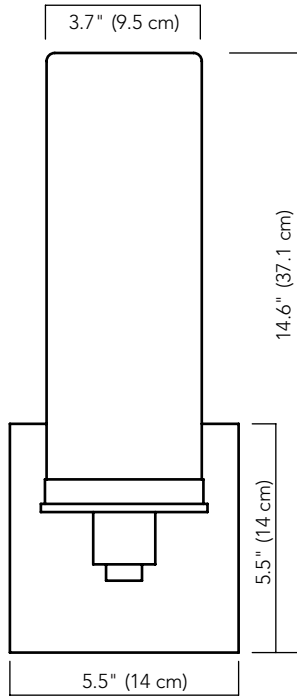

**PC E34** GARDEN CANDLE EXTERIOR WALL SCONCE

**SPECIFICATIONS:**

OVERALL HEIGHT: 14.6" (37.1 cm)  
OVERALL WIDTH: 5.5" (14 cm)  
PROJECTION: 7.8" (19.7 cm)  
WEIGHT: 6 lbs (2.8 kgs)

**GLASS DIFFUSER:**

HEIGHT: 10.2" (26 cm)  
DIA: 3.7" (9.5 cm)

IP RATING: 43

**LAMPING:**

INCANDESCENT:  
1 X 40W  
E12 (UL) / E14 (CE) / E17 (PSE)

LED OR CFL COMPATIBLE

**GLASS:**

MOTTLED IVORY

**METAL FINISH:**

DARK BRONZE

**PARIS COLLECTION****PC E34 GARDEN CANDLE EXTERIOR WALL SCONCE**

©2008 CL STERLING &amp; SON, LLC. DESIGNED BY PETER CARLSON, PATENT PENDING

**スペック:**

高さ: 37.1 cm

幅: 14.0 cm

奥行: 19.7 cm

重量: 2.8 kg

**白熱球 / シャンデリア球 / LED**