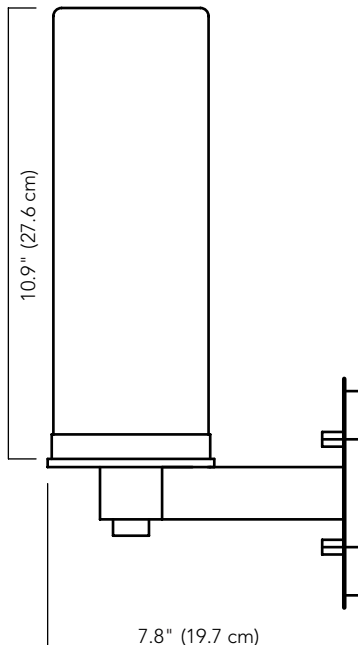

**PC E34** GARDEN CANDLE EXTERIOR WALL SCONCE

**SPECIFICATIONS:**

OVERALL HEIGHT: 14.6" (37.1 cm)  
OVERALL WIDTH: 5.5" (14 cm)  
PROJECTION: 7.8" (19.7 cm)  
WEIGHT: 6 lbs (2.8 kgs)

**GLASS DIFFUSER:**

HEIGHT: 10.2" (26 cm)  
DIA: 3.7" (9.5 cm)

IP RATING: 43

**LAMPING:**

INCANDESCENT:  
1 X 40W  
E12 (UL) / E14 (CE) / E17 (PSE)

LED OR CFL COMPATIBLE

**GLASS:**

MOTTLED IVORY

**METAL FINISH:**

DARK BRONZE

**PARIS COLLECTION****PC E34 GARDEN CANDLE EXTERIOR WALL SCONCE**

©2008 CL STERLING &amp; SON, LLC. DESIGNED BY PETER CARLSON, PATENT PENDING

**スペック:**

高さ: 37.1 cm

幅: 14.0 cm

奥行: 19.7 cm

重量: 2.8 kg

**白熱球 / シャンデリア球 / LED**