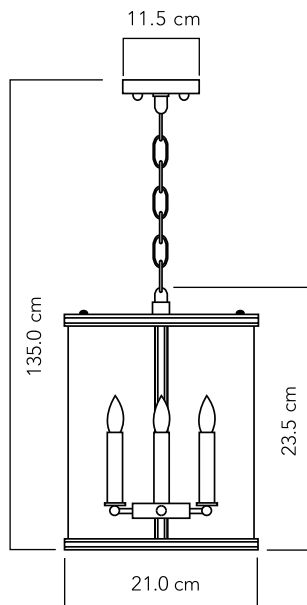

GILLETTE COLLECTION

GC E65 ROUND EXTERIOR PENDANT

©2006 CL STERLING & SON, LLC. DESIGNED BY PETER CARLSON, PATENT PENDING

GC E65 S SMALL ROUND EXTERIOR PENDANT

スペック:

高さ: 23.5 cm
直径: 21.0 cm
高さ(チェーン含む): 135.0 cm
重量: 4.1 kg

GC E65 L LARGE ROUND EXTERIOR PENDANT

スペック:

高さ: 39.4 cm
直径: 29.2 cm
高さ(チェーン含む): 147.0 cm
重量: 7.3 kg

キャノピー:

高さ: 2.0 cm
直径: 11.5 cm

付属真鍮製チェーン:

長さ 100 cm x 1 本

IP RATING: 43

白熱球 / シャンデリア球 / LED

(E17)

GC E65S - 40W X 3

GC E65L - 40W X 3

ガラス仕上げ:

クリアガラス

本体フレーム仕上げ:(選択可)

ヘアラインブラス

ヘアラインニッケル

ダークブロンズ

パウダーコートダークブロンズ