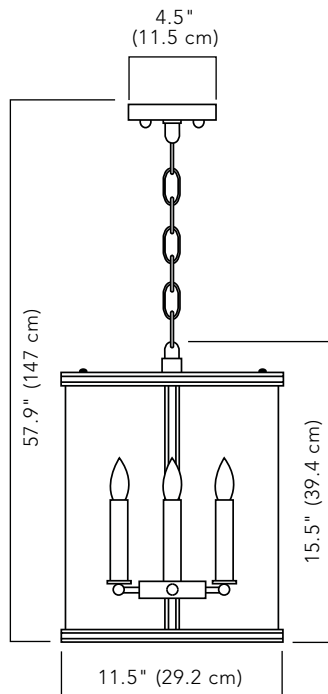

GC E65 S

SMALL ROUND EXTERIOR PENDANT

SPECIFICATIONS:

HEIGHT: 9.3" (23.5 cm)
(WITHOUT CHAIN)
OVERALL DIAMETER: 8.3" (21 cm)
CANOPY HEIGHT: 0.8" (2 cm)
CANOPY DIA: 4.5" (11.5 cm)
WEIGHT: 9 lbs (4.1 kgs)

GLASS:

CLEAR

METAL FINISHES:

BRUSHED BRASS
BRUSHED NICKEL
DARK BRONZE

PROVIDED WITH 39.4" (100 cm)
CHAIN

IP RATING: 43

LAMPING:

INCANDESCENT:
3 X 25W
E12 (UL) / E14 (CE) / E17 (PSE)

LED OR CFL COMPATIBLE

GC E65 L

LARGE ROUND EXTERIOR PENDANT

SPECIFICATIONS:

HEIGHT: 15.5" (39.4 cm)
(WITHOUT CHAIN)
OVERALL DIAMETER: 11.5" (29.2 cm)
CANOPY HEIGHT: 0.8" (2 cm)
CANOPY DIA: 4.5" (11.5 cm)
WEIGHT: 16 lbs (7.3 kgs)

GC E65 L LARGE ROUND EXTERIOR PENDANT**スペック:**

高さ: 39.4 cm
 直径: 29.2 cm
 高さ(チェーン含む): 147.0 cm
 重量: 7.3 kg

キャノピー:

高さ: 2.0 cm
 直径: 11.5 cm

付属真鍮製チェーン:

長さ 100 cm x 1 本

IP RATING: 43

白熱球 / シャンデリア球 / LED