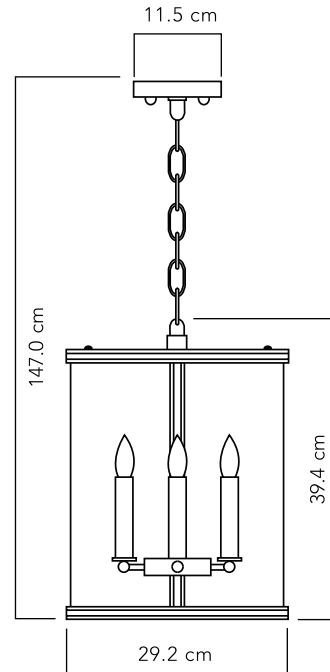

GILLETTE COLLECTION

GC E65 ROUND EXTERIOR PENDANT

©2006 CL STERLING & SON, LLC. DESIGNED BY PETER CARLSON, PATENT PENDING

GC E65 S SMALL ROUND EXTERIOR PENDANT

スペック:

高さ: 23.5 cm
直径: 21.0 cm
高さ(チェーン含む): 135.0 cm
重量: 4.1 kg

GC E65 L LARGE ROUND EXTERIOR PENDANT

スペック:

高さ: 39.4 cm
直径: 29.2 cm
高さ(チェーン含む): 147.0 cm
重量: 7.3 kg

キャノピー:

高さ: 2.0 cm
直径: 11.5 cm

付属真鍮製チェーン:

長さ 100 cm x 1 本

IP RATING: 43

白熱球 / シャンデリア球 / LED

(E17)

GC E65S - 40W X 3

GC E65L - 40W X 3

ガラス仕上げ:

クリアガラス

本体フレーム仕上げ:(選択可)

ヘアラインブラス

ヘアラインニッケル

ダークブロンズ

パウダーコートダークブロンズ