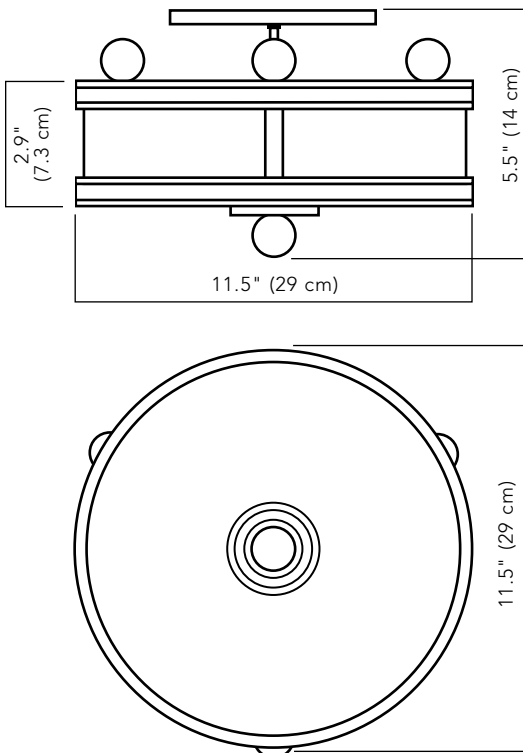

**BC 11 S**

SMALL ROUND CEILING FIXTURE

**SPECIFICATIONS:**

OVERALL HEIGHT: 5.5" (14 cm)  
OVERALL DIAMETER: 8.3" (21 cm)  
CANOPY HEIGHT: 0.8" (2 cm)  
CANOPY DIA: 4.5" (11.4 cm)  
WEIGHT: 5 lbs (2.3 kgs)

**BC 11 L**

LARGE ROUND CEILING FIXTURE

**SPECIFICATIONS:**

OVERALL HEIGHT: 5.5" (14 cm)  
OVERALL DIAMETER: 11.5" (29 cm)  
CANOPY HEIGHT: 0.8" (2 cm)  
CANOPY DIA: 4.5" (11.4 cm)  
WEIGHT: 7 lbs (3.2 kgs)

##### スペック:

高さ: 14.0 cm  
幅: 21.0 cm  
重量: 2.3 kg

##### スペック:

高さ: 14.0 cm  
幅: 29.0 cm  
重量: 3.2 kg