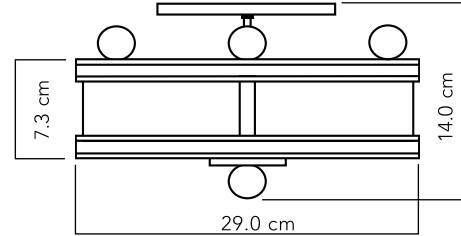

BROCKWAY COLLECTION

BC 11 ROUND CEILING FIXTURE

©2006 CL STERLING & SON, LLC. DESIGNED BY PETER CARLSON, PATENT PENDING

BC 11 S SMALL ROUND CEILING FIXTURE

スペック:

高さ: 14.0 cm
幅: 21.0 cm
重量: 2.3 kg

キャノピー:

高さ: 2.0 cm
直径: 11.4 cm

白熱球 / シャンデリア球 / LED

(E17)

BC 11 S - 40W x 2

BC 11 L - 60W x 2

IP RATING: 20

ガラス仕上げ: (選択可)

艶消(標準仕様)

白色(カスタムオーダー)

BC 11 L LARGE ROUND CEILING FIXTURE

スペック:

高さ: 14.0 cm
幅: 29.0 cm
重量: 3.2 kg

本体フレーム仕上げ: (選択可)

ヘアラインブラス

ヘアラインニッケル

ポリッシュクローム

ポリッシュニッケル

ダークブロンズ