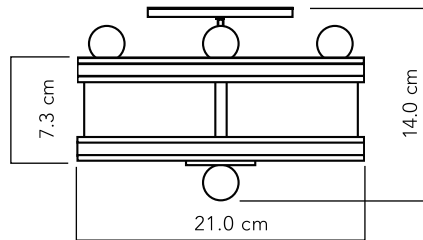

BROCKWAY COLLECTION

BC 11 ROUND CEILING FIXTURE

©2006 CL STERLING & SON, LLC. DESIGNED BY PETER CARLSON, PATENT PENDING

BC 11 S SMALL ROUND CEILING FIXTURE

スペック:

高さ: 14.0 cm
幅: 21.0 cm
重量: 2.3 kg

キャノピー:

高さ: 2.0 cm
直径: 11.4 cm

白熱球 / シャンデリア球 / LED

(E17)

BC 11 S - 40W x 2

BC 11 L - 60W x 2

IP RATING: 20

ガラス仕上げ: (選択可)

艶消(標準仕様)

白色(カスタムオーダー)

BC 11 L LARGE ROUND CEILING FIXTURE

スペック:

高さ: 14.0 cm
幅: 29.0 cm
重量: 3.2 kg

本体フレーム仕上げ: (選択可)

ヘアラインブラス

ヘアラインニッケル

ポリッシュクローム

ポリッシュニッケル

ダークブロンズ