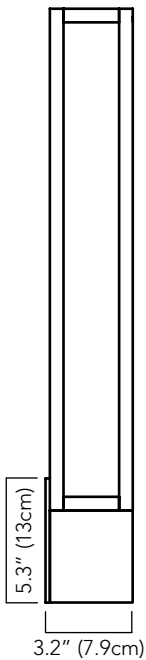

AC 26

TALL WALL SCONCE

SPECIFICATIONS:

OVERALL HEIGHT: 21.3" (54 cm)
OVERALL WIDTH: 6" (15.2 cm)
PROJECTION: 3.2" (8.1 cm)
WEIGHT: 8 lbs (3.7 kgs)

FACE OF BASE RECTANGLE
INSET WITH BEVELED MIRROR

IP RATING: 20
ADA COMPLIANT

LAMPING:

INCANDESCENT:
4 X 40W
E12 (UL) / E14 (CE) / E17 (PSE)

LED OR CFL COMPATIBLE

GLASS:

FROSTED
WHITE

METAL FINISHES:

BRUSHED BRASS
BRUSHED NICKEL
DARK BRONZE
POLISHED CHROME
POLISHED NICKEL

ARCHER COLLECTION

AC 26 TALL WALL SCONCE

©2006 CL STERLING & SON, LLC DESIGNED BY PETER CARLSON, PATENT PENDING

スペック:

高さ: 54.0 cm

幅: 15.2 cm

奥行: 8.1 cm

重量: 3.7 kg

白熱球 / シャンデリア球 / LED

(E17)

40W x 4

飾り枠仕上げ: ミラー

IP RATING: 20

ガラス仕上げ: (選択可)

艶消(標準仕様)

白色(カスタムオーダー)

本体フレーム仕上げ: (選択可)