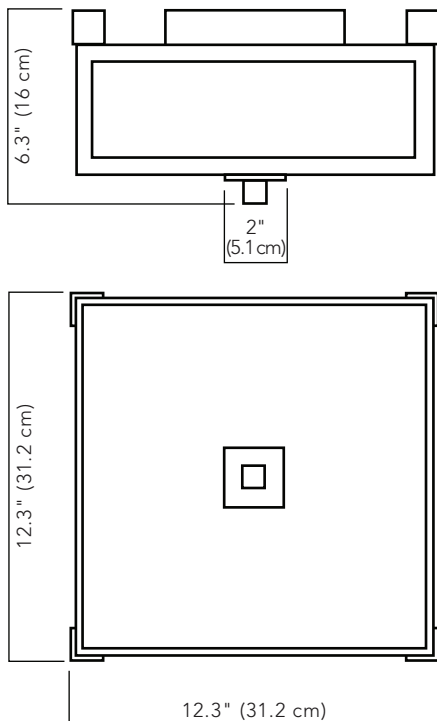

AC 25 L

LARGE SQUARE CEILING FIXTURE

SPECIFICATIONS:

OVERALL HEIGHT: 6.3" (16 cm)
OVERALL WIDTH: 12.3" (31.2 cm)
CANOPY HEIGHT: 0.8" (2 cm)
CANOPY DIA: 5.3" (13.5 cm)
WEIGHT: 9 lbs (4.1 kgs)

IP RATING: 20

LAMPING:

INCANDESCENT:
2 X 60W
E12 (UL) / E14 (CE) / E17 (PSE)

LED OR CFL COMPATIBLE

GLASS:

FROSTED
WHITE

METAL FINISHES:

BRUSHED BRASS
BRUSHED NICKEL
DARK BRONZE
POLISHED CHROME
POLISHED NICKEL