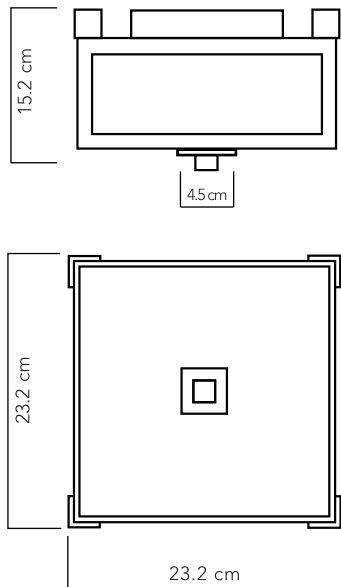

**AC 25 S**

SMALL SQUARE CEILING FIXTURE

SPECIFICATIONS:

OVERALL HEIGHT: 6" (15.2 cm)
OVERALL WIDTH: 9.1" (23.2 cm)
CANOPY HEIGHT: 0.8" (2 cm)
CANOPY DIA: 4" (10 cm)
WEIGHT: 6 lbs (2.8 kgs)

IP RATING: 20

**LAMPING:**

SPECIFICATIONS:

OVERALL HEIGHT: 6.3" (16 cm)
OVERALL WIDTH: 12.3" (31.2 cm)
CANOPY HEIGHT: 0.8" (2 cm)
CANOPY DIA: 5.3" (13.5 cm)
WEIGHT: 9 lbs (4.1 kgs)

IP RATING: 20

**LAMPING:**

INCANDESCENT:
2 X 60W
E12 (UL) / E14 (CE) / E17 (PSE)

**AC 25 S SMALL SQUARE CEILING FIXTURE****スペック:**

高さ: 15.2 cm
幅: 23.2 cm

キャノピー:

高さ: 2.0 cm
直径: 10.0 cm
重量: 2.8 kg

AC 25 L LARGE SQUARE CEILING FIXTURE**スペック:**

高さ: 16.0 cm
幅: 31.2 cm

キャノピー:

高さ: 2.0 cm
直径: 13.5 cm
重量: 4.1 kg