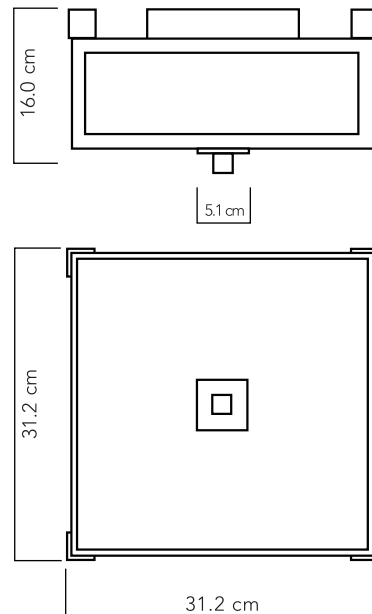

**AC 25 S**

SMALL SQUARE CEILING FIXTURE

SPECIFICATIONS:

OVERALL HEIGHT: 6" (15.2 cm)
OVERALL WIDTH: 9.1" (23.2 cm)
CANOPY HEIGHT: 0.8" (2 cm)
CANOPY DIA: 4" (10 cm)
WEIGHT: 6 lbs (2.8 kgs)

IP RATING: 20

**LAMPING:**

SPECIFICATIONS:

OVERALL HEIGHT: 6.3" (16 cm)
OVERALL WIDTH: 12.3" (31.2 cm)
CANOPY HEIGHT: 0.8" (2 cm)
CANOPY DIA: 5.3" (13.5 cm)
WEIGHT: 9 lbs (4.1 kgs)

IP RATING: 20

**LAMPING:**

INCANDESCENT:
2 X 60W
E12 (UL) / E14 (CE) / E17 (PSE)

**AC 25 S SMALL SQUARE CEILING FIXTURE****スペック:**

高さ: 15.2 cm
幅: 23.2 cm

キャノピー:

高さ: 2.0 cm
直径: 10.0 cm
重量: 2.8 kg

AC 25 L LARGE SQUARE CEILING FIXTURE**スペック:**

高さ: 16.0 cm
幅: 31.2 cm

キャノピー:

高さ: 2.0 cm
直径: 13.5 cm
重量: 4.1 kg