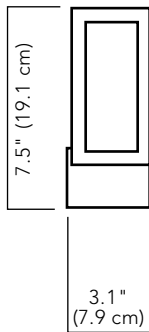

**AC 22** VANITY LIGHT FIXTURE

**SPECIFICATIONS:**

OVERALL HEIGHT: 7.5" (19.1 cm)  
OVERALL WIDTH: 18" (45.7 cm)  
PROJECTION: 3.1" (7.9 cm)  
WEIGHT: 7.6 lbs (3.5 kgs)

FACE OF BASE RECTANGLE INSET  
WITH BEVELED MIRROR

### スペック:

高さ: 19.1 cm

幅: 45.7 cm

奥行: 7.9 cm

重量: 3.5 kg