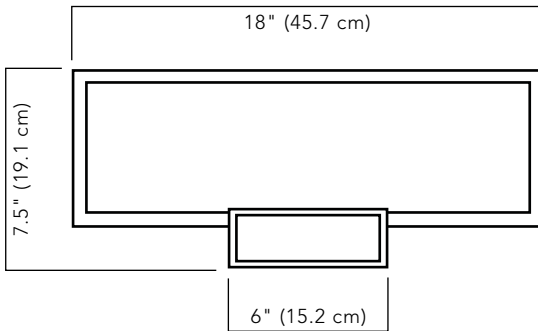

**AC 22** VANITY LIGHT FIXTURE

**SPECIFICATIONS:**

OVERALL HEIGHT: 7.5" (19.1 cm)  
OVERALL WIDTH: 18" (45.7 cm)  
PROJECTION: 3.1" (7.9 cm)  
WEIGHT: 7.6 lbs (3.5 kgs)

FACE OF BASE RECTANGLE INSET  
WITH BEVELED MIRROR

### スペック:

高さ: 19.1 cm

幅: 45.7 cm

奥行: 7.9 cm

重量: 3.5 kg