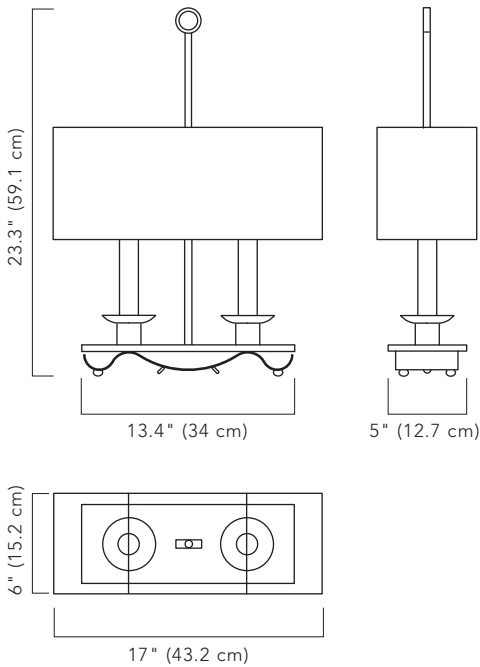

FENWICK
COLLECTION
FC 57

FC 57 HEPBURN TABLE LAMP

SPECIFICATIONS:

OVERALL HEIGHT: 23.3" (59.1 cm)
 SHADE DIMENSIONS:
 6" (15.2 cm) X 17" (43.2 cm)
 BASE: 13.4" (34 cm) X 5" (12.7 cm)
 WEIGHT: 6.5 lbs (3 kgs)

IP RATING: 20

LAMPING:

INCANDESCENT:
 2 X 40 W
 COMPACT FLUORESCENT:
 2 X 9 W
 E12 (US) / E14 (OUTSIDE US)

SHADE OPTIONS:

BLACK SILK
 CREAM SILK
 SAND SILK

METAL FINISHES:

BRUSHED BRASS
 BRUSHED NICKEL
 DARK BRONZE
 MATTE BLACK
 POLISHED BRASS
 POLISHED CHROME
 POLISHED NICKEL
 RUBBED BRONZE