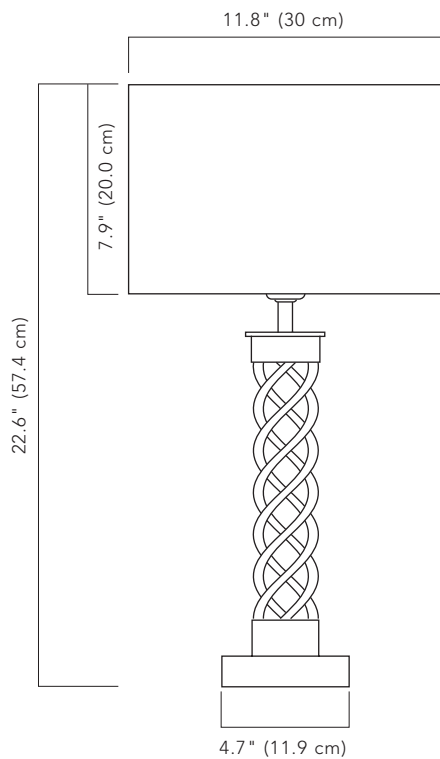

FENWICK  
COLLECTION  
**FC 56**

**FC 56** SPIRAL TABLE LAMP

**SPECIFICATIONS:**

OVERALL HEIGHT: 22.6" (57.5 cm)

OVERALL SHADE DIAMETER:

11.8" (30 cm)

SHADE DIMENSIONS:

7.9" HIGH (20.0 cm)

BASE: 4.7" (11.9 cm)

WEIGHT: 4.5 lbs (2.0 kgs)

IP RATING: 20

**LAMPING:**

INCANDESCENT:

1 X 60 W

COMPACT FLUORESCENT:

1 X 13-15 W