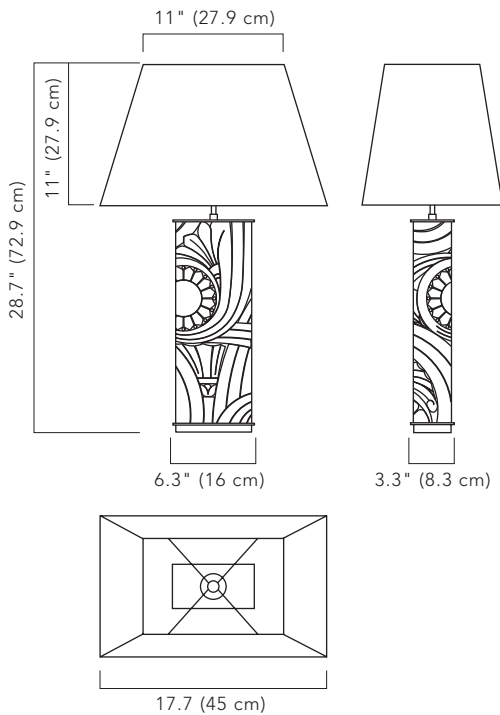

FENWICK
COLLECTION
FC 55

FC 55 CHANNING TABLE LAMP

SPECIFICATIONS:

OVERALL HEIGHT: 28.7" (72.9 cm)
OVERALL WIDTH INCLUDING
SHADE: 17.7" (45 cm)
SHADE DIMENSIONS:
11" HIGH (27.9 cm)
TOP: 11" (27.9 cm)
BOTTOM: 17.7" (44.9 cm)
BASE: 6.3" (16 cm) X 3.3" (8.3 cm)
WEIGHT: 7.5 lbs (3.4 kgs)

IP RATING: 20

LAMPING:

INCANDESCENT:
2 X 40 W
COMPACT FLUORESCENT:
2 X 9 W
E26 (US) / E26 (OUTSIDE US)

SHADE OPTIONS:

BLACK SILK
CREAM SILK
SAND SILK

METAL FINISHES:

BRUSHED NICKEL
BRUSHED BRASS
DARK BRONZE
MATTE BLACK
POLISHED CHROME
POLISHED NICKEL
RUBBED BRONZE