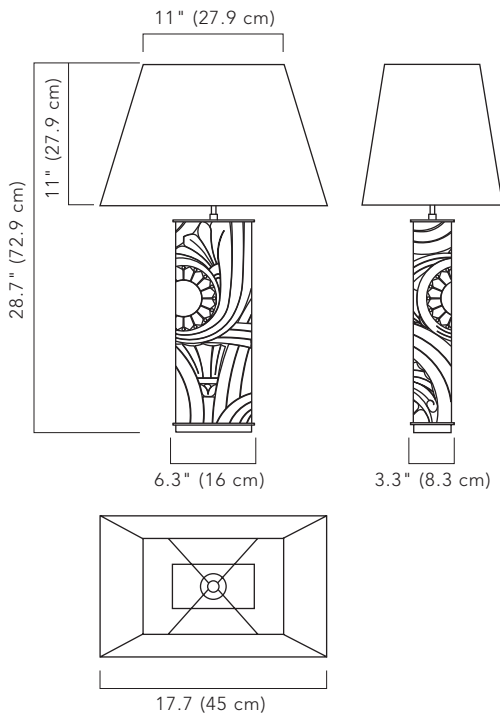

FENWICK
COLLECTION
FC 55

FC 55 CHANNING TABLE LAMP

SPECIFICATIONS:

OVERALL HEIGHT: 28.7" (72.9 cm)
OVERALL WIDTH INCLUDING
SHADE: 17.7" (45 cm)
SHADE DIMENSIONS:
11" HIGH (27.9 cm)
TOP: 11" (27.9 cm)
BOTTOM: 17.7" (44.9 cm)
BASE: 6.3" (16 cm) X 3.3" (8.3 cm)
WEIGHT: 7.5 lbs (3.4 kgs)

IP RATING: 20

LAMPING:

INCANDESCENT:
2 X 40 W
COMPACT FLUORESCENT:
2 X 9 W
E26 (US) / E26 (OUTSIDE US)

SHADE OPTIONS:

BLACK SILK
CREAM SILK
SAND SILK

METAL FINISHES:

BRUSHED NICKEL
BRUSHED BRASS
DARK BRONZE
MATTE BLACK
POLISHED CHROME
POLISHED NICKEL
RUBBED BRONZE

MATERIAL:

CORK

FENWICK COLLECTION

FC 55 CHANNING TABLE LAMP

©2018 CL STERLING & SON, LLC. DESIGNED BY PETER CARLSON, PATENT PENDING

スペック:

高さ: 28.7" (72.9 cm)

幅 (シェード含む): 17.7" (45 cm)

台座: 6.3" (16 cm) x 3.3" (8.3 cm)

重量: 7.5 lbs (3.4 kgs)

付属シェード

高さ: 11" (27.9 cm)

上辺: 11" (27.9 cm)

底辺: 17.7" (44.9 cm)

IP RATING: 20

白熱球 / シャンデリア球 (E14) 40W x 2