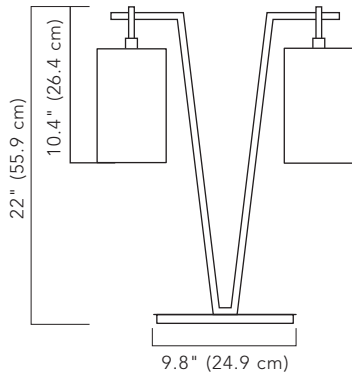

FENWICK
COLLECTION
FC 54

FC 54

VICEROY TABLE LAMP

SPECIFICATIONS:

OVERALL HEIGHT: 22" (55.9 cm)
 OVERALL WIDTH INCLUDING SHADE: 18.5" (47 cm)
 SHADE DIMENSIONS:
 7.9" HIGH (20.1 cm) X 4.7" (11.9 cm)
 BASE: 9.8" (24.9 cm) X 4.3" (10.9 cm)
 WEIGHT: 7.5 lbs (3.4 kgs)

IP RATING: 20

LAMPING:

INCANDESCENT:
 2 X 40 W
 COMPACT FLUORESCENT:
 2 X 9 W
 E12 (US) / E14 (OUTSIDE US)

SHADE OPTIONS:

BLACK SILK
 CREAM SILK
 SAND SILK

METAL FINISHES:

BRUSHED BRASS
 BRUSHED NICKEL
 DARK BRONZE
 MATT BLACK
 RUBBED BRONZE