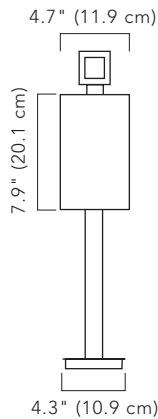

FENWICK
COLLECTION
FC 54

FC 54

VICEROY TABLE LAMP

SPECIFICATIONS:

OVERALL HEIGHT: 22" (55.9 cm)
 OVERALL WIDTH INCLUDING SHADE: 18.5" (47 cm)
 SHADE DIMENSIONS:
 7.9" HIGH (20.1 cm) X 4.7" (11.9 cm)
 BASE: 9.8" (24.9 cm) X 4.3" (10.9 cm)
 WEIGHT: 7.5 lbs (3.4 kgs)

IP RATING: 20

LAMPING:

INCANDESCENT:
 2 X 40 W
 COMPACT FLUORESCENT:
 2 X 9 W
 E12 (US) / E14 (OUTSIDE US)

SHADE OPTIONS:

BLACK SILK
 CREAM SILK
 SAND SILK

METAL FINISHES:

BRUSHED BRASS
 BRUSHED NICKEL
 DARK BRONZE
 MATT BLACK
 RUBBED BRONZE