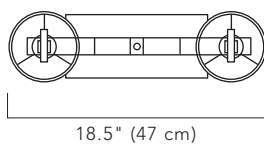

FENWICK
COLLECTION
FC 54

FC 54

VICEROY TABLE LAMP

SPECIFICATIONS:

OVERALL HEIGHT: 22" (55.9 cm)
 OVERALL WIDTH INCLUDING SHADE: 18.5" (47 cm)
 SHADE DIMENSIONS:
 7.9" HIGH (20.1 cm) X 4.7" (11.9 cm)
 BASE: 9.8" (24.9 cm) X 4.3" (10.9 cm)
 WEIGHT: 7.5 lbs (3.4 kgs)

IP RATING: 20

LAMPING:

INCANDESCENT:
 2 X 40 W
 COMPACT FLUORESCENT:
 2 X 9 W
 E12 (US) / E14 (OUTSIDE US)

SHADE OPTIONS:

BLACK SILK
 CREAM SILK
 SAND SILK

METAL FINISHES:

BRUSHED BRASS
 BRUSHED NICKEL
 DARK BRONZE
 MATT BLACK
 RUBBED BRONZE