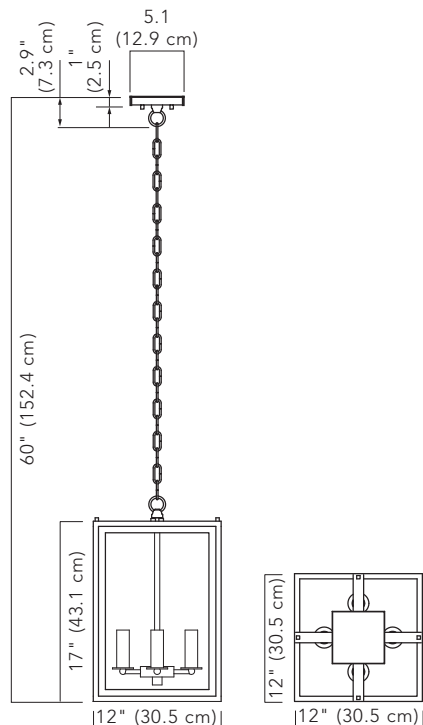

**TC 62S**

SMALL RECTANGULAR INTERIOR PENDANT

**SPECIFICATIONS:**

HEIGHT: 12.6" (32 cm)  
(WITHOUT CHAIN)  
OVERALL WIDTH: 9" (22.9 cm)  
CANOPY HEIGHT: 0.8" (2 cm)  
CANOPY DIAMETER: 5" (12.7 cm)  
WEIGHT: 13 lbs (5.9 kgs)

PROVIDED WITH 38" (96.5 cm) CHAIN

IP RATING: 20

**LAMPING:**

INCANDESCENT:  
4 X 25W  
LED OR CFL:  
4 X 4-9W  
E12 (UL) / E14 (CE) / E17 (PSE)

**GLASS:**

CLEAR GLASS WITH  
FROSTED BORDER

**METAL FINISHES:**

BRUSHED BRASS  
BRUSHED NICKEL  
DARK BRONZE  
POLISHED NICKEL  
POLISHED CHROME

**TC 62L**

LARGE RECTANGULAR INTERIOR PENDANT

**SPECIFICATIONS:**

HEIGHT: 17" (43.1 cm)  
(WITHOUT CHAIN)  
OVERALL WIDTH: 12" (30.5 cm)  
CANOPY HEIGHT: 1" (2.5 cm)  
CANOPY DIAMETER: 5" (12.7 cm)  
WEIGHT: 22 lbs (10 kgs)

幅: 9" (22.9 cm)

高さ(チェーン含む): 56" (142.2 cm)

重量: 13 lbs (5.9 kg)

キャノピー:

高さ: 0.8" (2 cm)

直径: 5" (12.7 cm)

**TC 62 L****LARGE SQUARE RECTANGULAR INTERIOR PENDANT****スペック:**

高さ: 17" (43.1 cm)