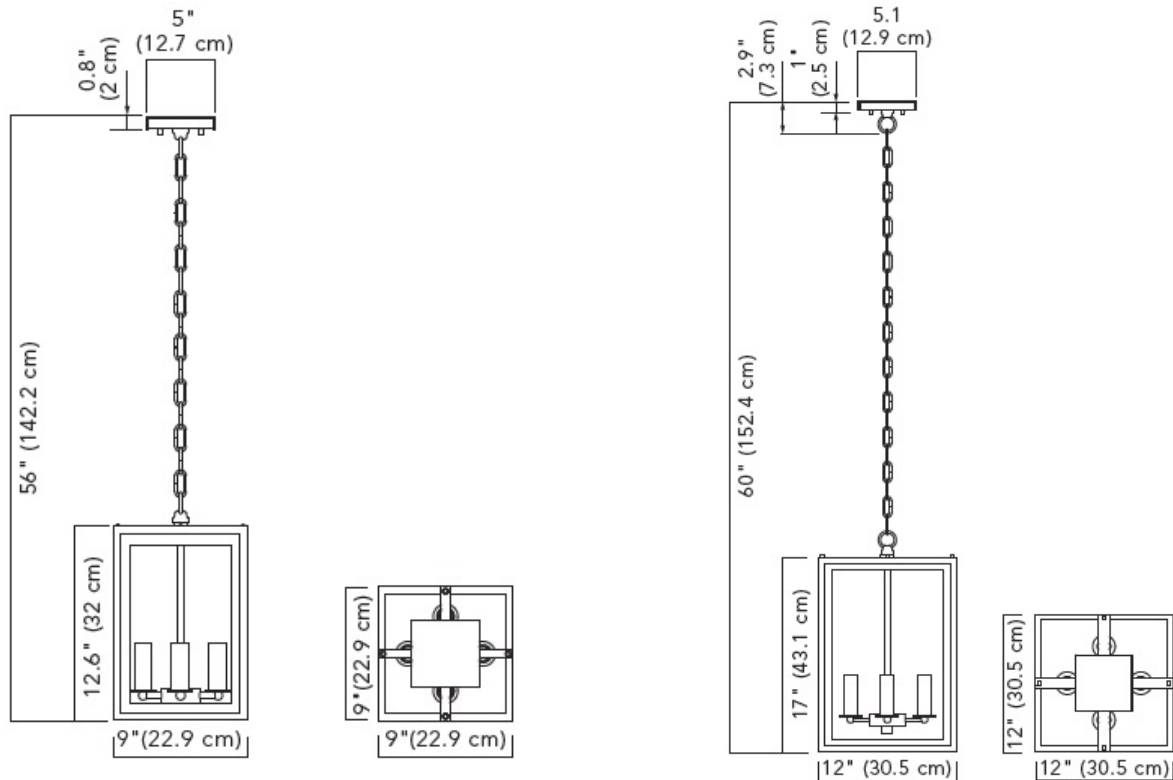

TIVERTON COLLECTION

TC 62 SQUARE RECTANGULAR INTERIOR PENDANT

©2017 CL STERLING & SON, LLC. DESIGNED BY PETER CARLSON, PATENT PENDING

TC 62 S

SMALL SQUARE RECTANGULAR INTERIOR PENDANT

スペック:

高さ: 12.6" (32 cm)

幅: 9" (22.9 cm)

高さ(チェーン含む): 56" (142.2 cm)

重量: 13 lbs (5.9 kg)

キャノピー:

高さ: 0.8" (2 cm)

直径: 5" (12.7 cm)

TC 62 L

LARGE SQUARE RECTANGULAR INTERIOR PENDANT

スペック:

高さ: 17" (43.1 cm)

幅: 12" (30.5 cm)

高さ(チェーン含む): 60" (152.4 cm)

重量: 22 lbs (10 kg)

キャノピー:

高さ: 1" (2.5 cm)

直径: 5.1" (12.9 cm)

IP RATING: 42

白熱球 / シャンデリア球 (E17)

TC 62 S 25W x 4

TC 62 L 40W x 4

LED (E17)

本体フレーム仕上げ: (選択可)

ヘアラインブラス

ヘアラインニッケル

ポリッシュニッケル

ポリッシュクローム

ダークブロンズ

付属真鍮製チェーン:

長さ 38" (96.5 cm) x 1 本

ガラス仕上げ:

擦り模様入りクリアガラス