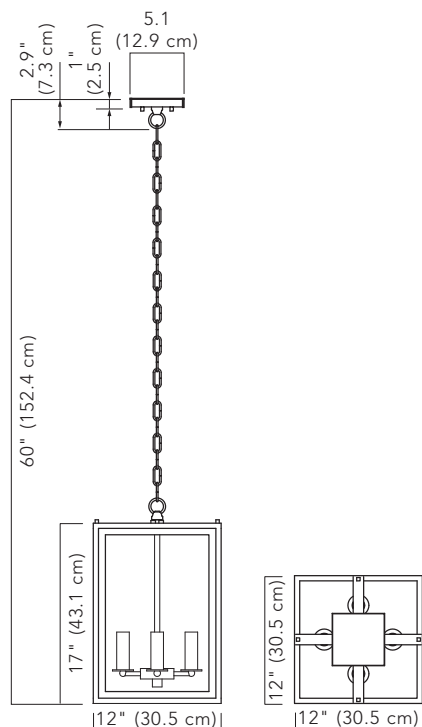

TC 62S

SMALL RECTANGULAR INTERIOR PENDANT

SPECIFICATIONS:

HEIGHT: 12.6" (32 cm)
(WITHOUT CHAIN)
OVERALL WIDTH: 9" (22.9 cm)
CANOPY HEIGHT: 0.8" (2 cm)
CANOPY DIAMETER: 5" (12.7 cm)
WEIGHT: 13 lbs (5.9 kgs)

PROVIDED WITH 38" (96.5 cm) CHAIN

IP RATING: 20

LAMPING:

INCANDESCENT:
4 X 25W
LED OR CFL:
4 X 4-9W
E12 (US) / E14 (OUTSIDE US)

GLASS:

CLEAR GLASS WITH
FROSTED BORDER

METAL FINISHES:

BRUSHED BRASS
BRUSHED NICKEL
DARK BRONZE
POLISHED NICKEL
POLISHED CHROME

TC 62L

LARGE RECTANGULAR INTERIOR PENDANT

SPECIFICATIONS:

HEIGHT: 17" (43.1 cm)
(WITHOUT CHAIN)
OVERALL WIDTH: 12" (30.5 cm)
CANOPY HEIGHT: 1" (2.5 cm)
CANOPY DIAMETER: 5" (12.7 cm)
WEIGHT: 22 lbs (10 kgs)

PROVIDED WITH 38" (96.5 cm) CHAIN

IP RATING: 20

LAMPING:

INCANDESCENT:
4 X 40W
LED OR CFL:
4 X 9-13W
E12 (US) / E14 (OUTSIDE US)

GLASS:

CLEAR GLASS WITH
FROSTED BORDER

METAL FINISHES:

BRUSHED BRASS
BRUSHED NICKEL
DARK BRONZE
POLISHED NICKEL
POLISHED CHROME