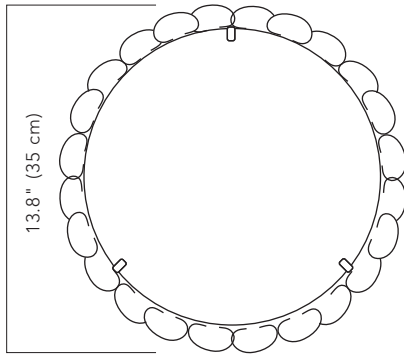

ROCK CRYSTAL  
COLLECTION

**RC 59**

**RC 59** CORONA CEILING MOUNT

**SPECIFICATIONS:**

OVERALL DIAMETER: 13.8" (35 cm)  
 OVERALL HEIGHT: 5.9" (14.9 cm)  
 CANOPY HEIGHT: 0.8" (2 cm)  
 CANOPY DIAMETER: 4.9" (12.4 cm)  
 WEIGHT: 20 lbs (9.1 kgs)

**GLASS DIFFUSER:**

THICKNESS: 0.125" (0.3 cm)  
 DIAMETER: 11.875" (30.2 cm)

IP RATING: 20

**LAMPING:**

INCANDESCENT:  
 2 X 60W  
 LED OR CFL:  
 2 X 13-15W  
 E12 (US) / E14 (OUTSIDE US)

**GLASS:**

RECYCLED GLASS CRYSTAL

**DIFFUSER OPTIONS:**

FROSTED (STANDARD)  
 ANTIQUE MIRROR  
 MIRROR  
 TEXTURED  
 WHITE

**METAL FINISHES:**

NICKEL PLATED BRASS  
 NICKEL PLATED JEWELER'S  
 WIRE

**NOTE:**

DUE TO THE NATURAL  
 CHARACTER OF THE  
 GLASS CRYSTALS, THE  
 DIMENSIONS AND WEIGHT  
 ARE APPROXIMATE.