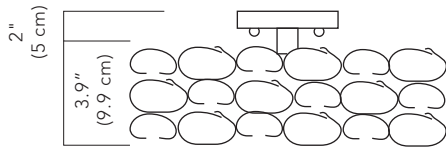

ROCK CRYSTAL  
COLLECTION

**RC 59**

**RC 59** CORONA CEILING MOUNT

**SPECIFICATIONS:**

OVERALL DIAMETER: 13.8" (35 cm)  
 OVERALL HEIGHT: 5.9" (14.9 cm)  
 CANOPY HEIGHT: 0.8" (2 cm)  
 CANOPY DIAMETER: 4.9" (12.4 cm)  
 WEIGHT: 20 lbs (9.1 kgs)

**GLASS DIFFUSER:**

THICKNESS: 0.125" (0.3 cm)  
 DIAMETER: 11.875" (30.2 cm)

IP RATING: 20

**LAMPING:**

INCANDESCENT:  
 2 X 60W  
 LED OR CFL:  
 2 X 13-15W  
 E12 (US) / E14 (OUTSIDE US)

**GLASS:**

RECYCLED GLASS CRYSTAL