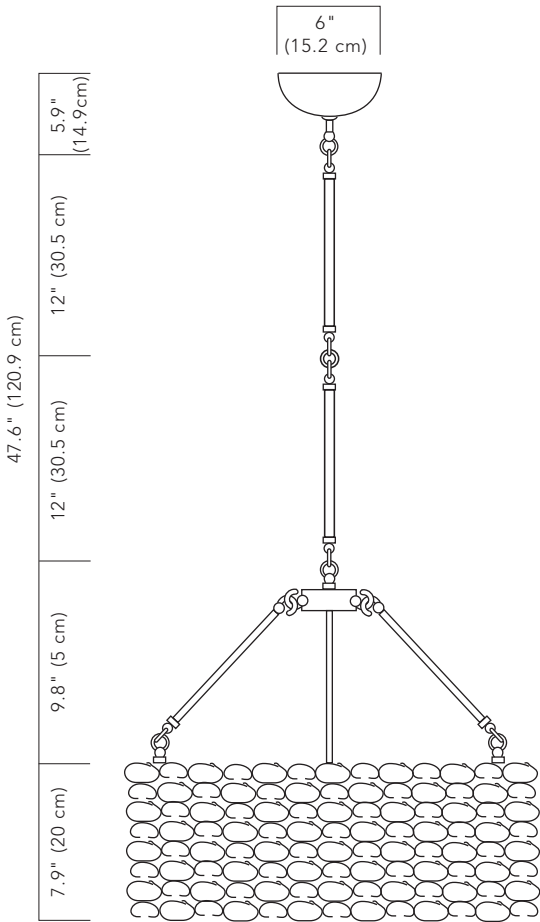

ROCK CRYSTAL  
COLLECTION

**RC 42**

**RC 42** CAROUSEL PENDANT

**SPECIFICATIONS:**

OVERALL HEIGHT: 47.6" (120.9 cm)  
 OVERALL DIAMETER: 23.6" (59.9 cm)  
 CANOPY HEIGHT: 5.9" (14.9 cm)  
 CANOPY DIAMETER: 6" (15.2 cm)  
 WEIGHT: 65 lbs (29.5 kgs)

**LAMPING:**

INCANDESCENT:  
 3 X 60W  
 LED OR CFL:  
 3 X 13-15W  
 E12 (US) / E14 (OUTSIDE US)

IP RATING: 20

**NOTE:**

DUE TO THE NATURAL CHARACTER OF THE GLASS CRYSTALS, THE DIMENSIONS & WEIGHT ARE APPROXIMATE.

**GLASS:**

RECYCLED GLASS CRYSTAL

**DIFFUSER OPTIONS:**

FROSTED (STANDARD)  
 ANTIQUE MIRROR  
 MIRROR  
 TEXTURED  
 WHITE

**METAL FINISHES:**

NICKEL PLATED BRASS  
 NICKEL PLATED JEWELER'S WIRE

GLASS CANOPY WITH NICKEL PLATED METAL LINER

PROVIDED WITH (2) 12" (30.5CM) BLACK SILK ROPE COVERED STEM