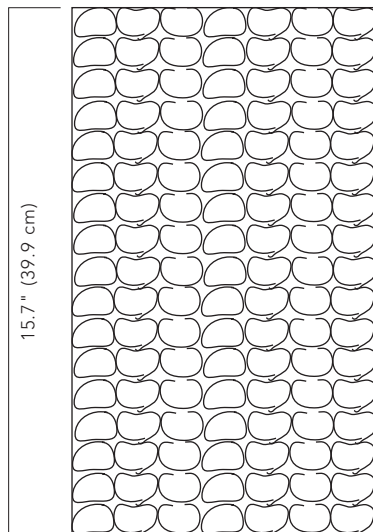

ROCK CRYSTAL
COLLECTION

RC 24

RC 24 BG SCONCE

SPECIFICATIONS:

OVERALL HEIGHT: 15.7" (39.9 cm)

OVERALL WIDTH: 9.5" (24.1 cm)

PROJECTION: 5" (12.7 cm)

WEIGHT: 22 lbs (10 kgs)

IP RATING: 20

LAMPING:

INCANDESCENT:

4 X 40W

LED OR CFL

4 X 9-13W

E12 (US) / E14 (OUTSIDE US)

GLASS:

RECYCLED GLASS CRYSTAL

METAL FINISHES:

NICKEL PLATED BRASS

NICKEL PLATED JEWELER'S

WIRE

NOTE:

DUE TO THE NATURAL CHARACTER OF THE GLASS CRYSTALS, THE DIMENSIONS AND WEIGHT ARE APPROXIMATE.