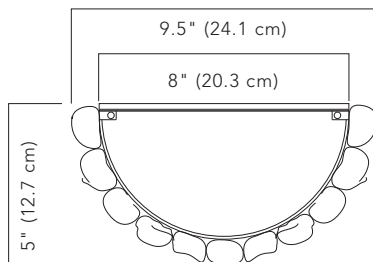

ROCK CRYSTAL
COLLECTION

RC 24

RC 24 BG SCONCE

SPECIFICATIONS:

OVERALL HEIGHT: 15.7" (39.9 cm)

OVERALL WIDTH: 9.5" (24.1 cm)

PROJECTION: 5" (12.7 cm)

WEIGHT: 22 lbs (10 kgs)