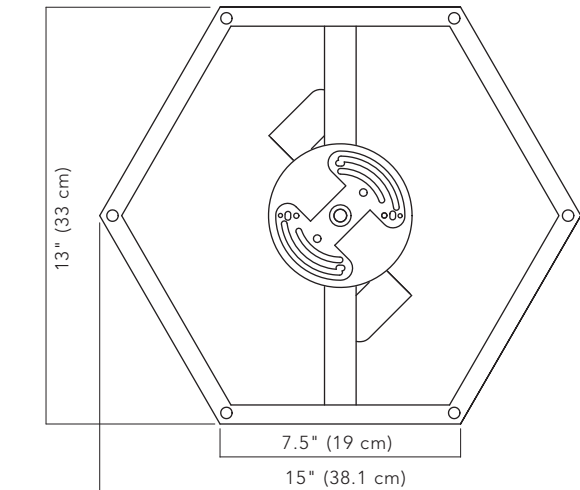

AC 35 — HEXAGON CEILING FIXTURE

SPECIFICATIONS:

OVERALL HEIGHT: 8" (20.3 cm)
 OVERALL LENGTH: 15" (38.1 cm)
 OVERALL WIDTH: 13" (33 cm)
 CANOPY DIAMETER: 4.5" (11.4 cm)
 CANOPY HEIGHT: 0.8" (2 cm)
 WEIGHT: 7.5 lbs. (3.4 kgs)

2 X 60 W EQUIV

E12 (US) / E14 (OUTSIDE US)

ARCHER COLLECTION

AC 35 HEXAGON CEILING FIXTURE

©2015 CL STERLING & SON, LLC. DESIGNED BY PETER CARLSON, PATENT PENDING

スペック:

高さ: 8" (20.3 cm)

長さ: 15" (38.1 cm)

幅: 13" (33 cm)

キャノピー:

高さ: 0.8" (2 cm)

直径: 4.5" (11.4 cm)

重量: 7.5 lbs (3.4 kgs)

IP RATING: 20

白熱球 / シャンデリア球 (E14) 60W x 2

ガラス仕上げ: (選択可)