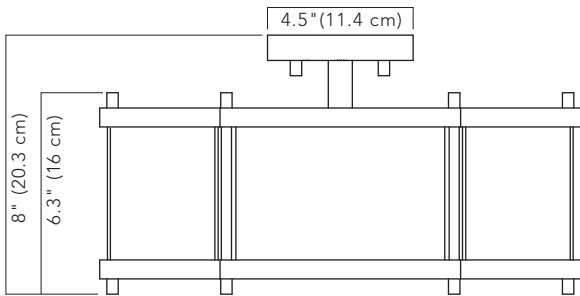

AC 35 — HEXAGON CEILING FIXTURE

SPECIFICATIONS:

OVERALL HEIGHT: 8" (20.3 cm)
 OVERALL LENGTH: 15" (38.1 cm)
 OVERALL WIDTH: 13" (33 cm)
 CANOPY DIAMETER: 4.5" (11.4 cm)
 CANOPY HEIGHT: 0.8" (2 cm)
 WEIGHT: 7.5 lbs. (3.4 kgs)

2 X 60 W EQUIV

E12 (US) / E14 (OUTSIDE US)

ARCHER COLLECTION

AC 35 HEXAGON CEILING FIXTURE

©2015 CL STERLING & SON, LLC. DESIGNED BY PETER CARLSON, PATENT PENDING

スペック:

高さ: 8" (20.3 cm)

長さ: 15" (38.1 cm)

幅: 13" (33 cm)

キャノピー:

高さ: 0.8" (2 cm)

直径: 4.5" (11.4 cm)

重量: 7.5 lbs (3.4 kgs)

IP RATING: 20

白熱球 / シャンデリア球 (E14) 60W x 2

ガラス仕上げ: (選択可)