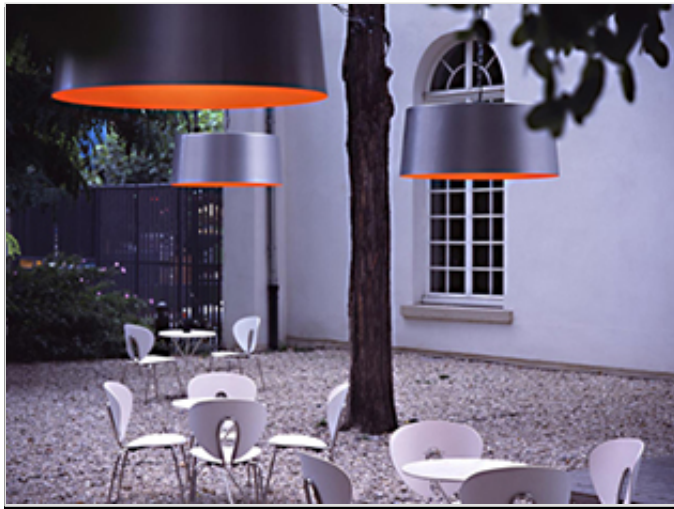

## CL Sterling & Son for corporate, hospitality & residential

Since its inception in 2001, [CL Sterling & Son](#) has worked with both architects and interior designers to custom fabricate site-specific light fittings for corporate, hospitality and residential environments. A great example of this partnership is their work with [Gary Lee Partners](#). This award-winning international design firm specified CL Sterling fixtures for the luxurious public spaces in [The Austonian](#), the tallest residential building in Austin and in the Lone Star State. A pair of 8-Arm Chandeliers in Bronze (AC 41) from the Archer Collection adorn the walnut paneled lobby, and over 400 Tall Wall Sconces (AC 26) illumine the hallways of its 56 floors.

The Hanging Shades (FS 43) can be found in the Billiard and Game Room – also known as The Lone Star Bar – on the 10th floor.

Closer to home, the Terrace Ballroom at [Le Meridien Dallas, The Stoneleigh](#), has been renovated for corporate meetings. The gorgeous new space also features the Hanging Shades from CL Sterling. The Brushed Nickel or Dark Bronze cylinder is handcrafted in Portugal, and the interior can be customized with Benjamin Moore paint or a PANTONE color. This fixture is available in 3 sizes: 15", 23.2" or 31" diameter and can be customized for indoor or outdoor use.