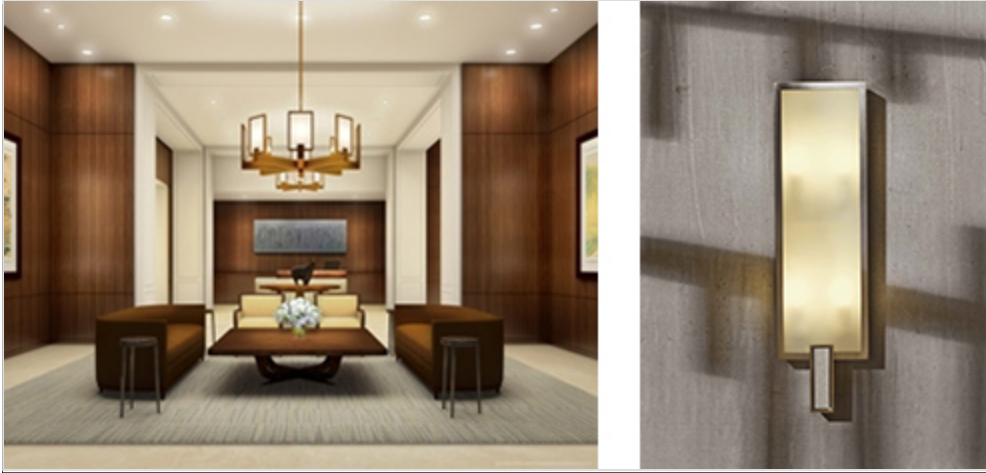

## CL Sterling & Son for corporate, hospitality & residential

Since its inception in 2001, [CL Sterling & Son](#) has worked with both architects and interior designers to custom fabricate site-specific light fittings for corporate, hospitality and residential environments. A great example of this partnership is their work with [Gary Lee Partners](#). This award-winning international design firm specified CL Sterling fixtures for the luxurious public spaces in [The Austonian](#), the tallest residential building in Austin and in the Lone Star State. A pair of 8-Arm Chandeliers in Bronze (AC 41) from the Archer Collection adorn the walnut paneled lobby, and over 400 Tall Wall Sconces (AC 26) illumine the hallways of its 56 floors.

The Hanging Shades (FS 43) can be found in the Billiard and Game Room – also known as The Lone Star Bar – on the 10th floor.

Closer to home, the Terrace Ballroom at [Le Meridien Dallas, The Stoneleigh](#), has been renovated for corporate meetings. The gorgeous new space also features the Hanging Shades from CL Sterling. The Brushed Nickel or Dark Bronze cylinder is handcrafted in Portugal, and the interior can be customized with Benjamin Moore paint or a PANTONE color. This fixture is available in 3 sizes: 15", 23.2" or 31" diameter and can be customized for indoor or outdoor use.