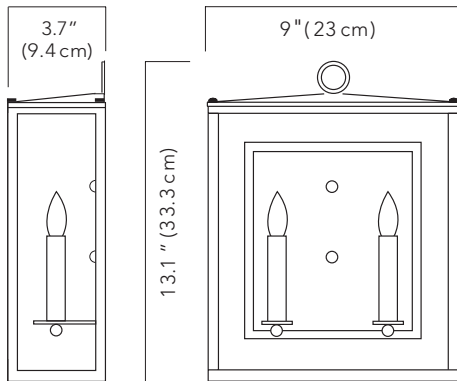

TC E63 S

SMALL SQUARE EXTERIOR SCONCE

SPECIFICATIONS:

OVERALL HEIGHT: 13.1" (33.3 cm)
OVERALL WIDTH: 9" (23 cm)
PROJECTION: 3.7" (9.4 cm)
WEIGHT: 4lbs (1.8 kgs)

IP RATING: 43
ADA COMPLIANT

LAMPING:

INCANDESCENT:
2 X 25W
COMPACT FLUORESCENT:
2 X 4-9W
E12 (US) / E14 (OUTSIDE US)

スペック:

高さ: 13.1" (33.3 cm)

幅: 9" (23 cm)

奥行: 3.7" (9.4 cm)

重量: 4 lbs (1.8 kgs)

IP RATING: 43

白熱球 / シャンデリア球 (E14) 25W x 2

ガラス仕上げ: