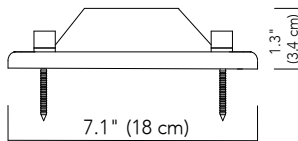

TC E61 S

SMALL RECTANGULAR EXTERIOR LANTERN

SPECIFICATIONS:

OVERALL HEIGHT: 17.2" (43.6 cm)
OVERALL WIDTH: 8.9" (22.5 cm)
WEIGHT: 13.2 lbs (6 kgs)

POST MOUNT:

REQUIRES 2.9" (7.5 cm) DIA POST

PIER MOUNT:

SPECIFY **PM/S**

HEIGHT: 1.3" (3.4 cm)
WIDTH: 7.1" (18 cm)

LAMPING:

INCANDESCENT:

4 X 25W

COMPACT FLUORESCENT:

4 X 7W

E12 (US) / E14 (OUTSIDE US)

METAL FINISHES:

SPECIFICATIONS:

OVERALL HEIGHT: 23" (58.4 cm)
OVERALL WIDTH: 12" (30.5 cm)
WEIGHT: 22 lbs (10 kgs)

POST MOUNT:

REQUIRES 2.9" (7.5 cm) DIA POST

PIER MOUNT:

SPECIFY **PM/L**

HEIGHT: 1.7" (4.3 cm)
WIDTH: 9.8" (25 cm)

**TC E61 S SMALL RECTANGULAR EXTERIOR LANTERN****スペック:**

高さ: 17.2" (43.6 cm)

幅: 8.9" (22.5 cm)

重量: 13.2 lbs (6 kgs)

ピアマウント: PM/S 指定

高さ: 1.3" (3.4 cm)

幅: 7.1" (18 cm)

**TC E61 L LARGE RECTANGULAR EXTERIOR LANTERN****スペック:**