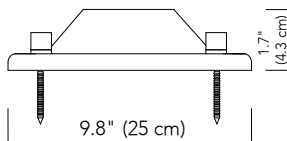

TC E61 S

SMALL RECTANGULAR EXTERIOR LANTERN

SPECIFICATIONS:

OVERALL HEIGHT: 17.2" (43.6 cm)
OVERALL WIDTH: 8.9" (22.5 cm)
WEIGHT: 13.2 lbs (6 kgs)

POST MOUNT:

REQUIRES 2.9" (7.5 cm) DIA POST

PIER MOUNT:

SPECIFY **PM/S**

HEIGHT: 1.3" (3.4 cm)
WIDTH: 7.1" (18 cm)

LAMPING:

INCANDESCENT:

4 X 25W

COMPACT FLUORESCENT:

4 X 7W

E12 (US) / E14 (OUTSIDE US)

METAL FINISHES:

SPECIFICATIONS:

OVERALL HEIGHT: 23" (58.4 cm)
OVERALL WIDTH: 12" (30.5 cm)
WEIGHT: 22 lbs (10 kgs)

POST MOUNT:

REQUIRES 2.9" (7.5 cm) DIA POST

PIER MOUNT:

SPECIFY **PM/L**

HEIGHT: 1.7" (4.3 cm)
WIDTH: 9.8" (25 cm)

**TC E61 S SMALL RECTANGULAR EXTERIOR LANTERN****スペック:**

高さ: 17.2" (43.6 cm)

幅: 8.9" (22.5 cm)

重量: 13.2 lbs (6 kgs)

ピアマウント: PM/S 指定

高さ: 1.3" (3.4 cm)

幅: 7.1" (18 cm)

**TC E61 L LARGE RECTANGULAR EXTERIOR LANTERN****スペック:**