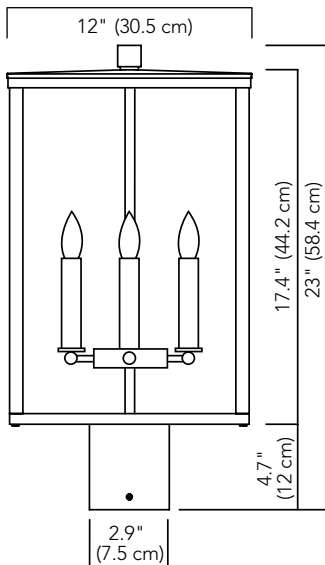

TC E61 L

LARGE RECTANGULAR EXTERIOR LANTERN

SPECIFICATIONS:

OVERALL HEIGHT: 23" (58.4 cm)
OVERALL WIDTH: 12" (30.5 cm)
WEIGHT: 22 lbs (10 kgs)

POST MOUNT:

REQUIRES 2.9" (7.5 cm) DIA POST

PIER MOUNT:

SPECIFY **PM/L**

HEIGHT: 1.7" (4.3 cm)
WIDTH: 9.8" (25 cm)

LAMPING:

INCANDESCENT:

4 X 40W

COMPACT FLUORESCENT:

4 X 9W

E12 (US) / E14 (OUTSIDE US)

METAL FINISHES:

BRUSHED BRASS

BRUSHED NICKEL

DARK BRONZE

GLASS:

CLEAR GLASS WITH
FROSTED BORDER

IP RATING: 43