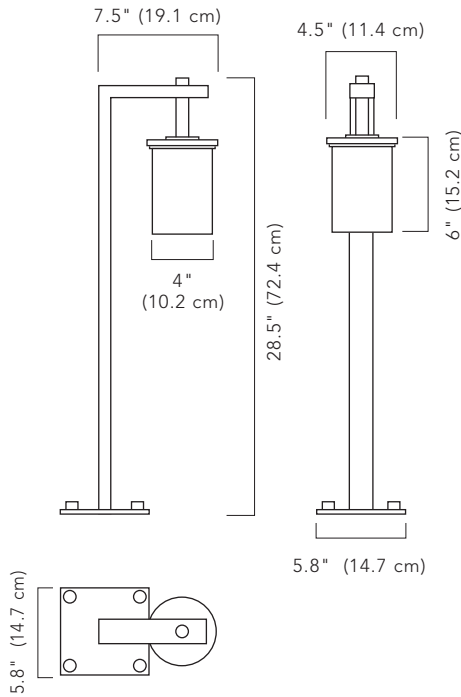

SAVOY
COLLECTION
SC E61

SC E61 SAVOY EXTERIOR PATH LIGHT

SPECIFICATIONS:

OVERALL HEIGHT: 28.5" (72.4 cm)
OVERALL WIDTH: 5.8" (14.7 cm)
OVERALL DEPTH: 7.5" (19.1 cm)
WEIGHT: 6.2 lbs (2.8 kgs)

GLASS DIFFUSER:

HEIGHT: 6" (15.2 cm)
DIAMETER: 4" (10.2 cm)

IP RATING: 43

GROUND SPIKE:

HEIGHT: 11.3" (28.7 cm)

EACH SC E61 IS PROVIDED
WITH THE FOLLOWING:

- GALVANIZED CAST IRON
- GROUND SPIKE UPON REQUEST
- FINISHED SCREWS FOR
- DECK MOUNTING
- 3' (91.4 cm) CORD

SAVOY COLLECTION

SC E61 SAVOY EXTERIOR PATH LIGHT

©2014 CL STERLING & SON, LLC. DESIGNED BY PETER CARLSON, PATENT PENDING

スペック:

高さ: 28.5" (72.4 cm)

幅: 5.8" (14.7 cm)

奥行: 7.5" (19.1 cm)

ガラス製ディフューザー:

高さ: 6" (15.2 cm)

直径: 4" (10.2 cm)

スパイク:

高さ: 11.3" (28.6 cm)

重量: 6.2 lbs (2.8 kgs)

付属品:

- 固定用スパイク (ご希望の場合)
- 固定用ネジ
- 配線ケーブル 36" (91.4 cm)

IP RATING: 43