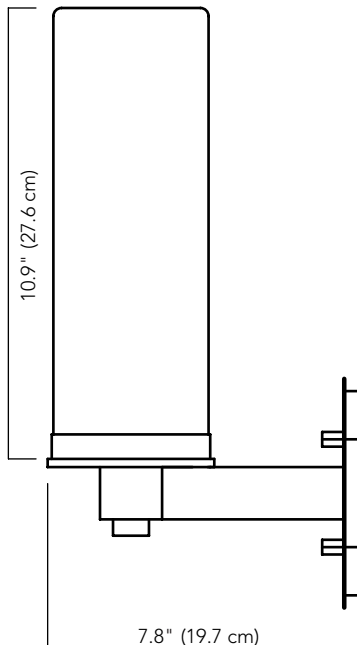

PC E34

GARDEN CANDLE EXTERIOR WALL SCONCE

OVERALL HEIGHT: 14.6" (37.1 cm)
OVERALL WIDTH: 5.5" (14 cm)
PROJECTION: 7.8" (19.7 cm)
WEIGHT: 6 lbs (2.8 kgs)

GLASS DIFFUSER:
HEIGHT: 10.2" (26 cm)
DIA: 3.7" (9.5 cm)

IP RATING: 43

LAMPING:

INCANDESCENT:

1 X 40W

COMPACT FLUORESCENT:

1 X 9W

E12 (US) / E14 (OUTSIDE US)

GLASS:

MOTTLED IVORY

METAL FINISHES:

DARK BRONZE

PARIS COLLECTION

PC E34 GARDEN CANDLE EXTERIOR WALL SCNCE

©2008 CL STERLING & SON, LLC. DESIGNED BY PETER CARLSON, PATENT PENDING

スペック:

高さ: 14.6" (37.1 cm)

幅: 5.5" (14 cm)

奥行: 7.8" (19.7 cm)

重量: 6 lbs (2.8 kgs)

IP RATING: 43

白熱球 / シャンデリア球 (E14) 40W x 1

ガラス仕上げ:

アイボリー

本体フレーム仕上げ: (選択可)