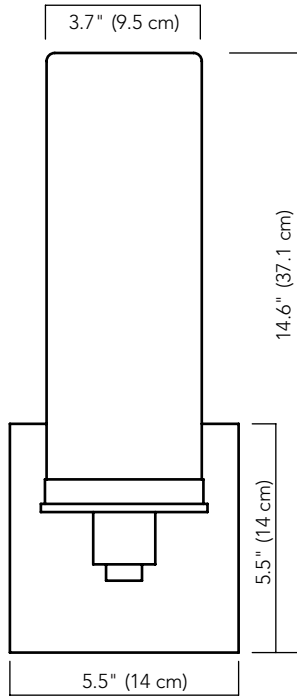

PC E34

GARDEN CANDLE EXTERIOR WALL SCONCE

OVERALL HEIGHT: 14.6" (37.1 cm)
OVERALL WIDTH: 5.5" (14 cm)
PROJECTION: 7.8" (19.7 cm)
WEIGHT: 6 lbs (2.8 kgs)

GLASS DIFFUSER:
HEIGHT: 10.2" (26 cm)
DIA: 3.7" (9.5 cm)

IP RATING: 43

LAMPING:

INCANDESCENT:

1 X 40W

COMPACT FLUORESCENT:

1 X 9W

E12 (US) / E14 (OUTSIDE US)

GLASS:

MOTTLED IVORY

METAL FINISHES:

DARK BRONZE

PARIS COLLECTION

PC E34 GARDEN CANDLE EXTERIOR WALL SCNCE

©2008 CL STERLING & SON, LLC. DESIGNED BY PETER CARLSON, PATENT PENDING

スペック:

高さ: 14.6" (37.1 cm)

幅: 5.5" (14 cm)

奥行: 7.8" (19.7 cm)

重量: 6 lbs (2.8 kgs)

IP RATING: 43

白熱球 / シャンデリア球 (E14) 40W x 1

ガラス仕上げ:

アイボリー

本体フレーム仕上げ: (選択可)