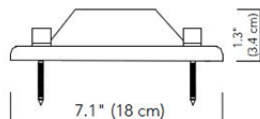

GC E64 L

LARGE ROUND EXTERIOR LANTERN

SPECIFICATIONS:

OVERALL HEIGHT: 19.2" (48.7 cm)
OVERALL WIDTH: 11.5" (29.1 cm)
WEIGHT: 17.6 lbs (8 kgs)

POST MOUNT:

REQUIRES 2.9" (7.5 cm) DIA POST

PIER MOUNT:

SPECIFY **PM/L**

HEIGHT: 1.7" (4.3 cm)
WIDTH: 9.8" (25 cm)

LAMPING:

INCANDESCENT:
3 X 40W
COMPACT FLUORESCENT:
3 X 9W
E12 (US) / E14 (OUTSIDE US)

GLASS:

CLEAR

METAL FINISHES:

BRUSHED NICKEL
BRUSHED BRASS
DARK BRONZE

IP RATING: 43

GILLETTE COLLECTION

GC E64 ROUND EXTERIOR LANTERN

©2006 CL STERLING & SON, LLC. DESIGNED BY PETER CARLSON, PATENT PENDING

GC E64 S SMALL ROUND EXTERIOR LANTERN

スペック:

高さ: 13" (33 cm)
 直径: 8.3" (21 cm)
 重量: 6.6 lbs (3 kgs)

ピアマウント: PM/S 指定

高さ: 1.3" (3.4 cm)
 幅: 7.1" (18 cm)

GC E64 LARGE ROUND EXTERIOR LANTERN

スペック:

高さ: 19.2" (48.7 cm)
 直径: 11.5" (29.1 cm)
 重量: 17.6 lbs (8 kgs)

ピアマウント: PM/L 指定

高さ: 1.7" (4.3 cm)
 幅: 9.8" (25 cm)