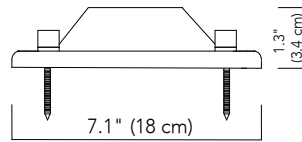

GC E64 S

SMALL ROUND EXTERIOR LANTERN

SPECIFICATIONS:

OVERALL HEIGHT: 13" (33 cm)
OVERALL WIDTH: 8.3" (21 cm)
WEIGHT: 6.6 lbs (3 kgs)

POST MOUNT:

REQUIRES 2.9" (7.5 cm) DIA POST

PIER MOUNT:

SPECIFY **PM/S**

HEIGHT: 1.3" (3.4 cm)
WIDTH: 7.1" (18 cm)

LAMPING:

INCANDESCENT:
3 X 25W
COMPACT FLUORESCENT:
3 X 7W
E12 (US) / E14 (OUTSIDE US)

GLASS:

CLEAR

METAL FINISHES:

BRUSHED BRASS
BRUSHED NICKEL
DARK BRONZE

IP RATING: 43

GC E64 L

LARGE ROUND EXTERIOR LANTERN

SPECIFICATIONS:

OVERALL HEIGHT: 19.2" (48.7 cm)
OVERALL WIDTH: 11.5" (29.1 cm)
WEIGHT: 17.6 lbs (8 kgs)

POST MOUNT:

REQUIRES 2.9" (7.5 cm) DIA POST

PIER MOUNT:

SPECIFY **PM/L**

ピアマウント: PM/S 指定

高さ: 1.3" (3.4 cm)
 幅: 7.1" (18 cm)

GC E64 LARGE ROUND EXTERIOR LANTERN

スペック:

高さ: 19.2" (48.7 cm)
 直径: 11.5" (29.1 cm)
 重量: 17.6 lbs (8 kgs)

ピアマウント: PM/L 指定

高さ: 1.7" (4.3 cm)
 幅: 9.8" (25 cm)