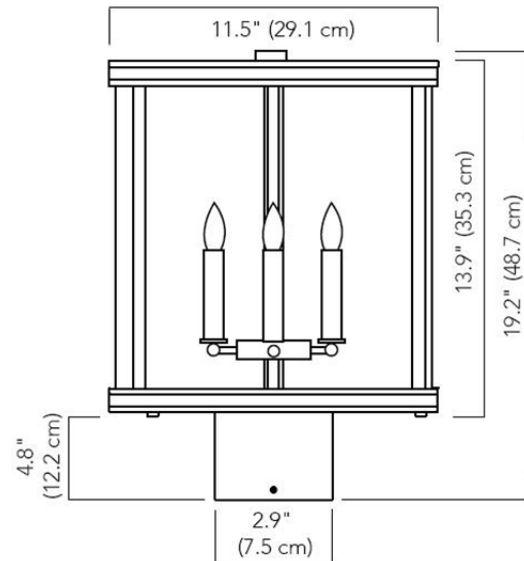

GILLETTE COLLECTION

GC E64 ROUND EXTERIOR LANTERN

©2006 CL STERLING & SON, LLC. DESIGNED BY PETER CARLSON, PATENT PENDING

GC E64 S SMALL ROUND EXTERIOR LANTERN

スペック:

高さ: 13" (33 cm)
直径: 8.3" (21 cm)
重量: 6.6 lbs (3 kgs)

ピアマウント: PM/S 指定

高さ: 1.3" (3.4 cm)
幅: 7.1" (18 cm)

GC E64 LARGE ROUND EXTERIOR LANTERN

スペック:

高さ: 19.2" (48.7 cm)
直径: 11.5" (29.1 cm)
重量: 17.6 lbs (8 kgs)

ピアマウント: PM/L 指定

高さ: 1.7" (4.3 cm)
幅: 9.8" (25 cm)

ポストマウント:
支柱直径 2.9" (7.5 cm)

IP RATING: 43

白熱球 / シャンデリア球 (E14)

GC E64 S - 25W x 3

GC E64 L - 40W x 3

ガラス仕上げ:

クリアガラス

本体フレーム仕上げ: (選択可)

ヘアラインブラス

ヘアラインニッケル

ダークブロンズ

パウダーコート・ダークブロンズ