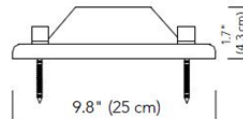

GC E64 L

LARGE ROUND EXTERIOR LANTERN

SPECIFICATIONS:

OVERALL HEIGHT: 19.2" (48.7 cm)
OVERALL WIDTH: 11.5" (29.1 cm)
WEIGHT: 17.6 lbs (8 kgs)

POST MOUNT:

REQUIRES 2.9" (7.5 cm) DIA POST

PIER MOUNT:

SPECIFY **PM/L**

HEIGHT: 1.7" (4.3 cm)
WIDTH: 9.8" (25 cm)

LAMPING:

INCANDESCENT:
3 X 40W
COMPACT FLUORESCENT:
3 X 9W
E12 (US) / E14 (OUTSIDE US)

GLASS:

CLEAR

METAL FINISHES:

BRUSHED NICKEL
BRUSHED BRASS
DARK BRONZE

IP RATING: 43

GILLETTE COLLECTION

GC E64 ROUND EXTERIOR LANTERN

©2006 CL STERLING & SON, LLC. DESIGNED BY PETER CARLSON, PATENT PENDING

GC E64 S SMALL ROUND EXTERIOR LANTERN

スペック:

高さ: 13" (33 cm)
 直径: 8.3" (21 cm)
 重量: 6.6 lbs (3 kgs)

ピアマウント: PM/S 指定

高さ: 1.3" (3.4 cm)
 幅: 7.1" (18 cm)

GC E64 LARGE ROUND EXTERIOR LANTERN

スペック:

高さ: 19.2" (48.7 cm)
 直径: 11.5" (29.1 cm)
 重量: 17.6 lbs (8 kgs)

ピアマウント: PM/L 指定

高さ: 1.7" (4.3 cm)
 幅: 9.8" (25 cm)