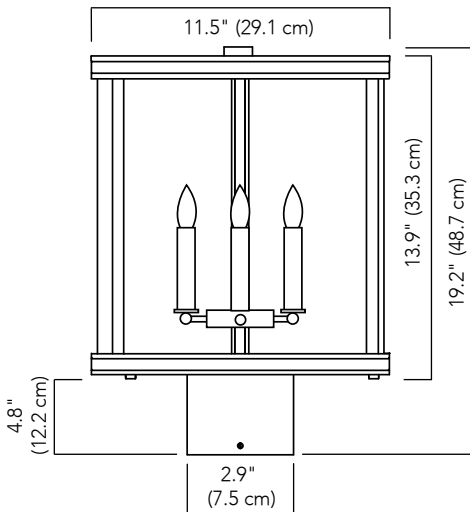

GC E64 S

SMALL ROUND EXTERIOR LANTERN

SPECIFICATIONS:

OVERALL HEIGHT: 13" (33 cm)
OVERALL WIDTH: 8.3" (21 cm)
WEIGHT: 6.6 lbs (3 kgs)

POST MOUNT:

REQUIRES 2.9" (7.5 cm) DIA POST

PIER MOUNT:

SPECIFY **PM/S**

HEIGHT: 1.3" (3.4 cm)
WIDTH: 7.1" (18 cm)

LAMPING:

INCANDESCENT:
3 X 25W
COMPACT FLUORESCENT:
3 X 7W
E12 (US) / E14 (OUTSIDE US)

GLASS:

CLEAR

METAL FINISHES:

BRUSHED BRASS
BRUSHED NICKEL
DARK BRONZE

IP RATING: 43

GC E64 L

LARGE ROUND EXTERIOR LANTERN

SPECIFICATIONS:

OVERALL HEIGHT: 19.2" (48.7 cm)
OVERALL WIDTH: 11.5" (29.1 cm)
WEIGHT: 17.6 lbs (8 kgs)

POST MOUNT:

REQUIRES 2.9" (7.5 cm) DIA POST

PIER MOUNT:

SPECIFY **PM/L**

HEIGHT: 1.7" (4.3 cm)
WIDTH: 9.8" (25 cm)

LAMPING:

INCANDESCENT:
3 X 40W
COMPACT FLUORESCENT:
3 X 9W
E12 (US) / E14 (OUTSIDE US)

GLASS:

CLEAR

METAL FINISHES:

BRUSHED NICKEL
BRUSHED BRASS
DARK BRONZE

IP RATING: 43