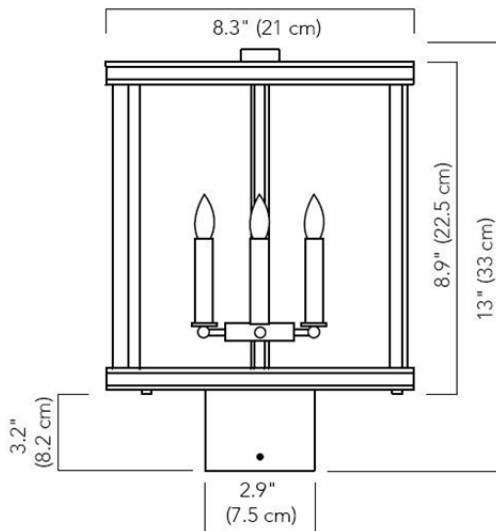

GILLETTE COLLECTION

GC E64 ROUND EXTERIOR LANTERN

©2006 CL STERLING & SON, LLC. DESIGNED BY PETER CARLSON, PATENT PENDING

GC E64 S SMALL ROUND EXTERIOR LANTERN

スペック:

高さ: 13" (33 cm)
直径: 8.3" (21 cm)
重量: 6.6 lbs (3 kgs)

ピアマウント: PM/S 指定

高さ: 1.3" (3.4 cm)
幅: 7.1" (18 cm)

GC E64 LARGE ROUND EXTERIOR LANTERN

スペック:

高さ: 19.2" (48.7 cm)
直径: 11.5" (29.1 cm)
重量: 17.6 lbs (8 kgs)

ピアマウント: PM/L 指定

高さ: 1.7" (4.3 cm)
幅: 9.8" (25 cm)

ポストマウント:
支柱直径 2.9" (7.5 cm)

IP RATING: 43

白熱球 / シャンデリア球 (E14)

GC E64 S - 25W x 3

GC E64 L - 40W x 3

ガラス仕上げ:

クリアガラス

本体フレーム仕上げ: (選択可)

ヘアラインブラス

ヘアラインニッケル

ダークブロンズ

パウダーコート・ダークブロンズ