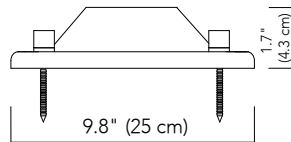

GC E64 S

SMALL ROUND EXTERIOR LANTERN

SPECIFICATIONS:

OVERALL HEIGHT: 13" (33 cm)
OVERALL WIDTH: 8.3" (21 cm)
WEIGHT: 6.6 lbs (3 kgs)

POST MOUNT:

REQUIRES 2.9" (7.5 cm) DIA POST

PIER MOUNT:

SPECIFY **PM/S**

HEIGHT: 1.3" (3.4 cm)
WIDTH: 7.1" (18 cm)

LAMPING:

INCANDESCENT:
3 X 25W
COMPACT FLUORESCENT:
3 X 7W
E12 (US) / E14 (OUTSIDE US)

GLASS:

CLEAR

METAL FINISHES:

BRUSHED BRASS
BRUSHED NICKEL
DARK BRONZE

IP RATING: 43

GC E64 L

LARGE ROUND EXTERIOR LANTERN

SPECIFICATIONS:

OVERALL HEIGHT: 19.2" (48.7 cm)
OVERALL WIDTH: 11.5" (29.1 cm)
WEIGHT: 17.6 lbs (8 kgs)

POST MOUNT:

REQUIRES 2.9" (7.5 cm) DIA POST

PIER MOUNT:

SPECIFY **PM/L**

HEIGHT: 1.7" (4.3 cm)
WIDTH: 9.8" (25 cm)

LAMPING:

INCANDESCENT:
3 X 40W
COMPACT FLUORESCENT:
3 X 9W
E12 (US) / E14 (OUTSIDE US)

GLASS:

CLEAR

METAL FINISHES:

BRUSHED NICKEL
BRUSHED BRASS
DARK BRONZE

IP RATING: 43