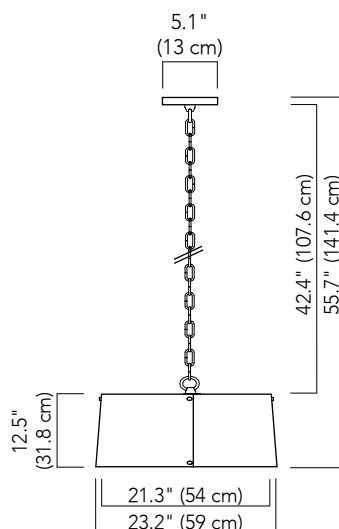

FS COLLECTION

©2007 CL STERLING & SON, LLC
DESIGNED BY PETER CARLSON, PATENT PENDING

FS E43 S

SMALL EXTERIOR HANGING SHADE

SPECIFICATIONS:

OVERALL HEIGHT: 51.7" (131.2 cm)
OVERALL WIDTH: 15" (38 cm)
CANOPY HEIGHT: 0.8" (2 cm)
CANOPY WIDTH: 4.5" (11.5 cm)
WEIGHT: 13.2lbs (6kgs)

IP RATING: 43

FINISHES:

BRUSHED NICKEL
DARK BRONZE

FS E43 L

LARGE EXTERIOR HANGING SHADE

SPECIFICATIONS:

OVERALL HEIGHT: 55.7" (141.4 cm)
OVERALL WIDTH: 23.2" (59 cm)
CANOPY HEIGHT: 0.8" (2 cm)
CANOPY WIDTH: 5.1" (13 cm)
WEIGHT: 19.8lbs (9kgs)

IP RATING: 43

FINISHES:

BRUSHED NICKEL
DARK BRONZE

FS E43 XL

EXTRA LARGE EXTERIOR HANGING SHADE

SPECIFICATIONS:

OVERALL HEIGHT: 59.1" (150.1 cm)
OVERALL WIDTH: 31" (78.5 cm)
CANOPY HEIGHT: 0.8" (2 cm)
CANOPY WIDTH: 5.1" (13 cm)
WEIGHT: 42lbs (19kgs)

**FS E43 XL
EXTRA LARGE EXTERIOR HANGING****スペック:**

高さ: 16" (40.5 cm)
 直径: 31" (78.5 cm)
 高さ(チェーン含む): 59.1" (150.1 cm)
 キャンopies:
 高さ: 0.8" (2 cm)
 幅: 5.1" (13 cm)
 重量: 42 lbs (19 kgs)

付属真鍮製チェーン: 長さ 39.4" (100 cm) x 1 本