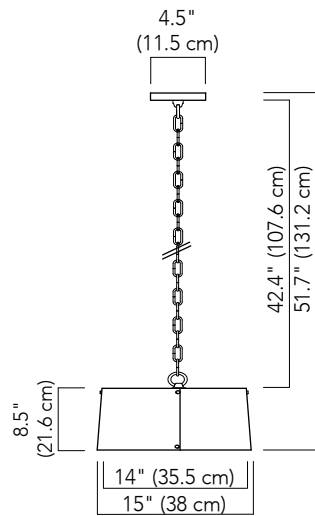

FS COLLECTION

©2007 CL STERLING & SON, LLC
DESIGNED BY PETER CARLSON, PATENT PENDING

FS E43 S

SMALL EXTERIOR HANGING SHADE

SPECIFICATIONS:

OVERALL HEIGHT: 51.7" (131.2 cm)
OVERALL WIDTH: 15" (38 cm)
CANOPY HEIGHT: 0.8" (2 cm)
CANOPY WIDTH: 4.5" (11.5 cm)
WEIGHT: 13.2lbs (6kgs)

IP RATING: 43

FINISHES:

BRUSHED NICKEL
DARK BRONZE

FS E43 L

LARGE EXTERIOR HANGING SHADE

SPECIFICATIONS:

OVERALL HEIGHT: 55.7" (141.4 cm)
OVERALL WIDTH: 23.2" (59 cm)
CANOPY HEIGHT: 0.8" (2 cm)
CANOPY WIDTH: 5.1" (13 cm)
WEIGHT: 19.8lbs (9kgs)

IP RATING: 43

FINISHES:

BRUSHED NICKEL
DARK BRONZE

FS E43 XL

EXTRA LARGE EXTERIOR HANGING SHADE

SPECIFICATIONS:

OVERALL HEIGHT: 59.1" (150.1 cm)
OVERALL WIDTH: 31" (78.5 cm)
CANOPY HEIGHT: 0.8" (2 cm)
CANOPY WIDTH: 5.1" (13 cm)
WEIGHT: 42lbs (19kgs)

**FS E43 XL
EXTRA LARGE EXTERIOR HANGING****スペック:**

高さ: 16" (40.5 cm)
 直径: 31" (78.5 cm)
 高さ(チェーン含む): 59.1" (150.1 cm)
 キャンopies:
 高さ: 0.8" (2 cm)
 幅: 5.1" (13 cm)
 重量: 42 lbs (19 kgs)

付属真鍮製チェーン: 長さ 39.4" (100 cm) x 1 本