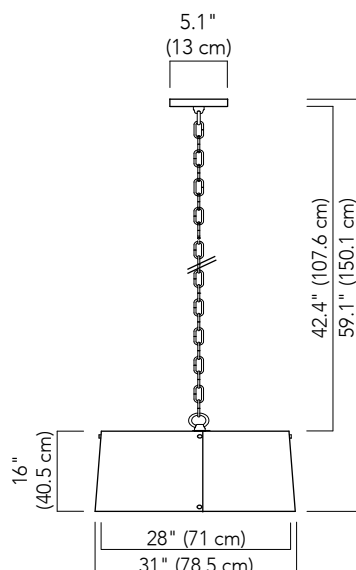

FS COLLECTION

©2007 CL STERLING & SON, LLC
DESIGNED BY PETER CARLSON, PATENT PENDING

FS E43 S

SMALL EXTERIOR HANGING SHADE

SPECIFICATIONS:

OVERALL HEIGHT: 51.7" (131.2 cm)
OVERALL WIDTH: 15" (38 cm)
CANOPY HEIGHT: 0.8" (2 cm)
CANOPY WIDTH: 4.5" (11.5 cm)
WEIGHT: 13.2lbs (6kgs)

IP RATING: 43

FINISHES:

BRUSHED NICKEL
DARK BRONZE

FS E43 L

LARGE EXTERIOR HANGING SHADE

SPECIFICATIONS:

OVERALL HEIGHT: 55.7" (141.4 cm)
OVERALL WIDTH: 23.2" (59 cm)
CANOPY HEIGHT: 0.8" (2 cm)
CANOPY WIDTH: 5.1" (13 cm)
WEIGHT: 19.8lbs (9kgs)

IP RATING: 43

FINISHES:

BRUSHED NICKEL
DARK BRONZE

FS E43 XL

EXTRA LARGE EXTERIOR HANGING SHADE

SPECIFICATIONS:

OVERALL HEIGHT: 59.1" (150.1 cm)
OVERALL WIDTH: 31" (78.5 cm)
CANOPY HEIGHT: 0.8" (2 cm)
CANOPY WIDTH: 5.1" (13 cm)
WEIGHT: 42lbs (19kgs)

**FS E43 XL
EXTRA LARGE EXTERIOR HANGING****スペック:**

高さ: 16" (40.5 cm)
 直径: 31" (78.5 cm)
 高さ(チェーン含む): 59.1" (150.1 cm)
 キャンopies:
 高さ: 0.8" (2 cm)
 幅: 5.1" (13 cm)
 重量: 42 lbs (19 kgs)

付属真鍮製チェーン: 長さ 39.4" (100 cm) x 1 本