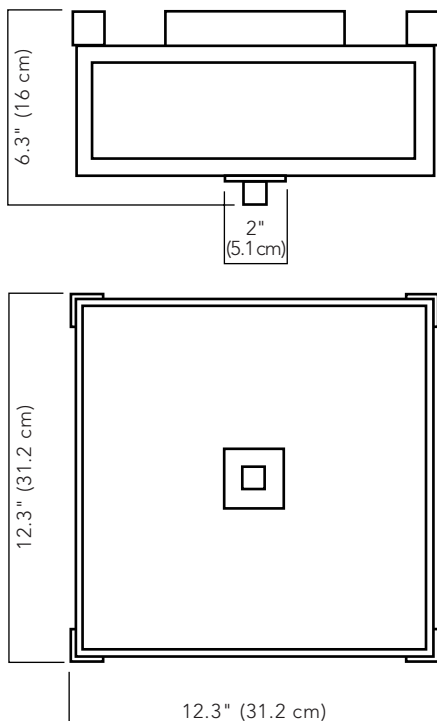

AC 25 L

LARGE SQUARE CEILING FIXTURE

SPECIFICATIONS:

OVERALL HEIGHT: 6.3" (16 cm)
OVERALL WIDTH: 12.3" (31.2 cm)
CANOPY HEIGHT: 0.8" (2 cm)
CANOPY DIA: 5.3" (13.5 cm)
WEIGHT: 9 lbs (4.1 kgs)

IP RATING: 20

LAMPING:

INCANDESCENT:
2 X 60W
COMPACT FLUORESCENT:
2 X 14W
E12 (US) / E14 (OUTSIDE US)

GLASS:

FROSTED
WHITE

METAL FINISHES:

BRUSHED BRASS
BRUSHED NICKEL
DARK BRONZE
POLISHED CHROME
POLISHED NICKEL