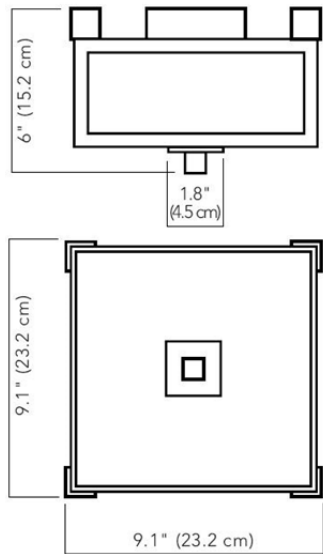

ARCHER COLLECTION

AC 25 SQUARE CEILING FIXTURE

©2006 CL STERLING & SON, LLC. DESIGNED BY PETER CARLSON, PATENT PENDING

AC 25 S SMALL SQUARE CEILING FIXTURE

スペック:

高さ: 6" (15.2 cm)

幅: 9.1" (23.2 cm)

キャノピー:

高さ: 0.8" (2 cm)

直径: 4" (10 cm)

重量: 6 lbs (2.8 kgs)

AC 25 L LARGE SQUARE CEILING FIXTURE

スペック:

高さ: 6.3" (16 cm)

幅: 12.3" (31.2 cm)

キャノピー:

高さ: 0.8" (2 cm)

直径: 5.3" (13.5 cm)

重量: 9 lbs (4.1 kgs)

IP RATING: 20

白熱球 / シャンデリア球 (E14)

AC 25 S - 40W x 2

AC 25 L - 60W x 2

ガラス仕上げ: (選択可)

艶消

白色

本体フレーム仕上げ: (選択可)

ヘアラインプラス

ヘアラインニッケル

ポリッシュ・クローム

ポリッシュ・ニッケル

ダークブロンズ