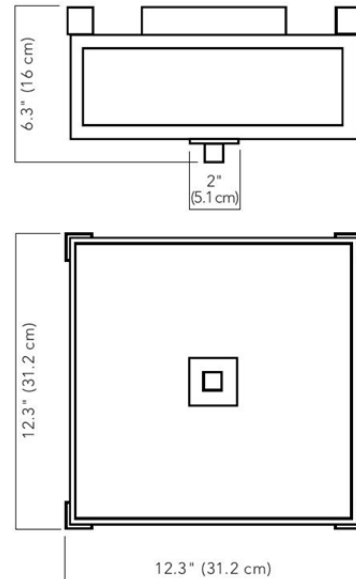

ARCHER COLLECTION

AC 25 SQUARE CEILING FIXTURE

©2006 CL STERLING & SON, LLC. DESIGNED BY PETER CARLSON, PATENT PENDING

AC 25 S SMALL SQUARE CEILING FIXTURE

スペック:

高さ: 6" (15.2 cm)

幅: 9.1" (23.2 cm)

キャノピー:

高さ: 0.8" (2 cm)

直径: 4" (10 cm)

重量: 6 lbs (2.8 kgs)

AC 25 L LARGE SQUARE CEILING FIXTURE

スペック:

高さ: 6.3" (16 cm)

幅: 12.3" (31.2 cm)

キャノピー:

高さ: 0.8" (2 cm)

直径: 5.3" (13.5 cm)

重量: 9 lbs (4.1 kgs)

IP RATING: 20

白熱球 / シャンデリア球 (E14)

AC 25 S - 40W x 2

AC 25 L - 60W x 2

ガラス仕上げ: (選択可)

艶消

白色

本体フレーム仕上げ: (選択可)

ヘアラインプラス

ヘアラインニッケル

ポリッシュ・クローム

ポリッシュ・ニッケル

ダークブロンズ